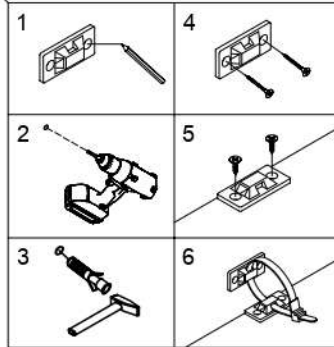

<b>27</b>	Gx6	Hx12	
	 96mm	 Ø4 x 18mm	

<b>28</b>	Y1x6	Dx106	
	 Ø35mm	 Ø3.5 x 14mm	

<b>29</b>	Gx6	Hx12	
	 96mm	 Ø4 x 18mm	

<b>30</b>	Lx26	Ex26	
	 14x13x10mm	 Ø3.5 x 20mm	

31

Kx2

32

## Adjust & Align Door Hinges