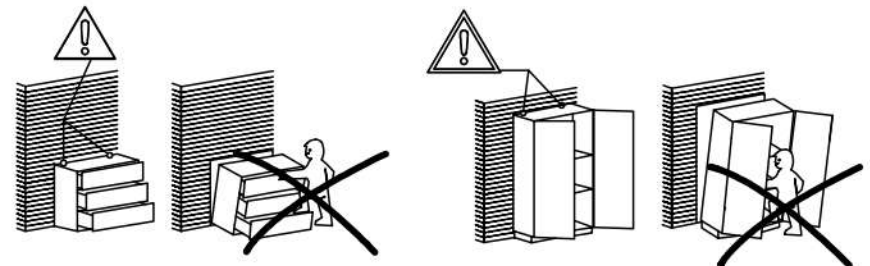

ANTI-TOPPLE WARNING!

Overtumed furniture can cause serious or fatal crush injuries. to prevent tipping over, be sure to use the wall attachment, if not included with this product, please purchase the wall attachment that fit your wall. if unsure, seek professional advice. please read and follow each step of the instructions carefully.