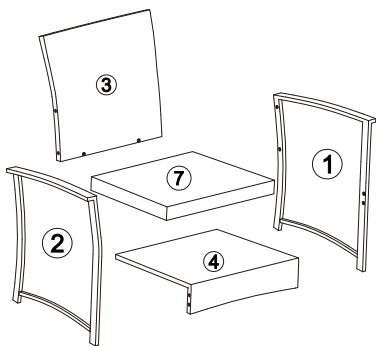

Rattan Sofa Set

One seat sofa x 2pcs

Two seat sofa x 1pc

Coffee table x 1pc

1	3PCS	7	2PCS
2	3PCS	8	1PC
3	2PCS	9	1PC
4	2PCS	10	4PCS
5	1PC	11	1PC
6	1PC	12	1PC

Two seat sofa 1pc

Step 1 Two seat sofa 1pc

Step 2 Two seat sofa 1pc

One seat sofa 2pcs

Step 1 One seat sofa 2pcs

Step 2 One seat sofa 2pcs

Coffee table 1pc

Step 1 Coffee table 1pc

Step 2 Coffee table 1pc

Step 3 Coffee table 1pc

Warning: Our products can be used between 14 degrees to 122 degrees. If used for more than 12 hours outside this temperature range, the rattan will harden or break.