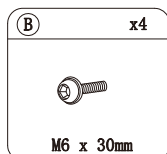

One seat sofa 2pcs

Step 1 One seat sofa 2pcs

Step 2 One seat sofa 2pcs

Coffee table 1pc

Step 1 Coffee table 1pc

Step 2 Coffee table 1pc

Step 3 Coffee table 1pc

Warning: Our products can be used between 14 degrees to 122 degrees. If used for more than 12 hours outside this temperature range, the rattan will harden or break.