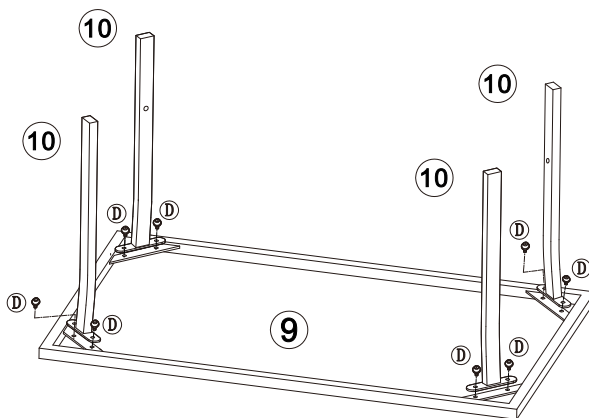

One seat sofa 2pcs

Step 1 One seat sofa 2pcs

Step 2 One seat sofa 2pcs

Coffee table 1pc

Step 1 Coffee table 1pc

Step 2 Coffee table 1pc

Step 3 Coffee table 1pc

Warning: Our products can be used between 14 degrees to 122 degrees. If used for more than 12 hours outside this temperature range, the rattan will harden or break.