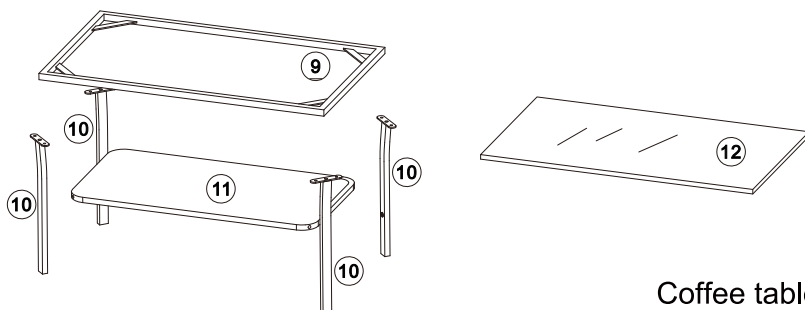

Rattan Sofa Set

One seat sofa x 2pcs

Two seat sofa x 1pc

Coffee table x 1pc

1	3PCS	7	2PCS
2	3PCS	8	1PC
3	2PCS	9	1PC
4	2PCS	10	4PCS
5	1PC	11	1PC
6	1PC	12	1PC

Two seat sofa 1pc

Step 1 Two seat sofa 1pc

Step 2 Two seat sofa 1pc

One seat sofa 2pcs

Step 1 One seat sofa 2pcs

Step 2 One seat sofa 2pcs

Coffee table 1pc

Step 1 Coffee table 1pc

Step 2 Coffee table 1pc

Step 3 Coffee table 1pc

Warning: Our products can be used between 14 degrees to 122 degrees. If used for more than 12 hours outside this temperature range, the rattan will harden or break.