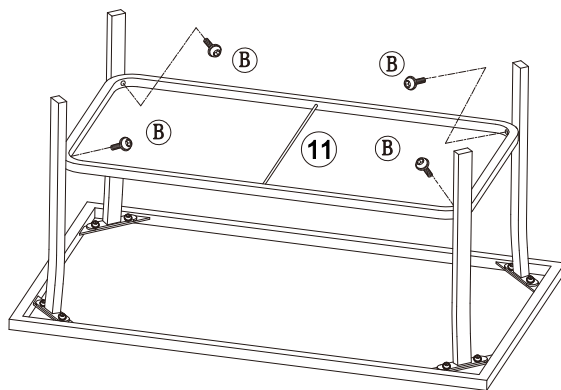

One seat sofa 2pcs

Step 1 One seat sofa 2pcs

Step 2 One seat sofa 2pcs

Coffee table 1pc

Step 1 Coffee table 1pc

Step 2 Coffee table 1pc

Step 3 Coffee table 1pc

Warning: Our products can be used between 14 degrees to 122 degrees. If used for more than 12 hours outside this temperature range, the rattan will harden or break.