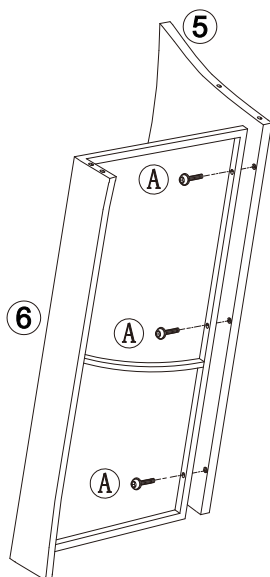

Rattan Sofa Set

One seat sofa x 2pcs

Two seat sofa x 1pc

Coffee table x 1pc

1	3PCS	7	2PCS
2	3PCS	8	1PC
3	2PCS	9	1PC
4	2PCS	10	4PCS
5	1PC	11	1PC
6	1PC	12	1PC

Two seat sofa 1pc

Step 1 Two seat sofa 1pc

Step 2 Two seat sofa 1pc

One seat sofa 2pcs

Step 1 One seat sofa 2pcs

Step 2 One seat sofa 2pcs

Coffee table 1pc

Step 1 Coffee table 1pc

Step 2 Coffee table 1pc

Step 3 Coffee table 1pc

Warning: Our products can be used between 14 degrees to 122 degrees. If used for more than 12 hours outside this temperature range, the rattan will harden or break.