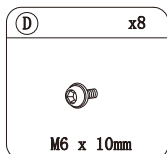

One seat sofa 2pcs

Step 1 One seat sofa 2pcs

Step 2 One seat sofa 2pcs

Coffee table 1pc

Step 1 Coffee table 1pc

Step 2 Coffee table 1pc

Step 3 Coffee table 1pc

Warning: Our products can be used between 14 degrees to 122 degrees. If used for more than 12 hours outside this temperature range, the rattan will harden or break.