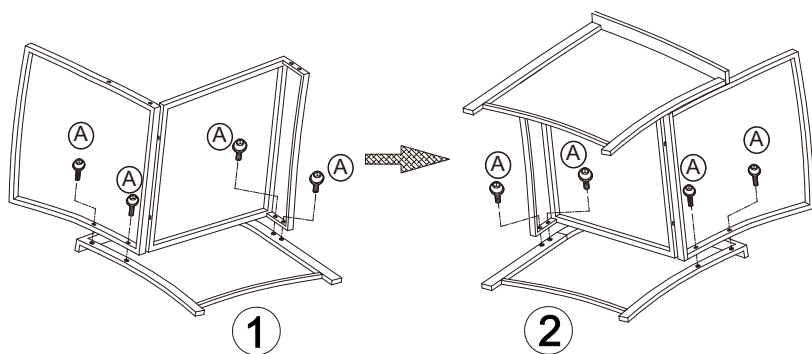

Rattan Sofa Set

One seat sofa x 2pcs

Two seat sofa x 1pc

Coffee table x 1pc

1	3PCS	7	2PCS
2	3PCS	8	1PC
3	2PCS	9	1PC
4	2PCS	10	4PCS
5	1PC	11	1PC
6	1PC	12	1PC

Two seat sofa 1pc

Step 1 Two seat sofa 1pc

Step 2 Two seat sofa 1pc

One seat sofa 2pcs

Step 1 One seat sofa 2pcs

Step 2 One seat sofa 2pcs

Coffee table 1pc

Step 1 Coffee table 1pc

Step 2 Coffee table 1pc

Step 3 Coffee table 1pc

Warning: Our products can be used between 14 degrees to 122 degrees. If used for more than 12 hours outside this temperature range, the rattan will harden or break.