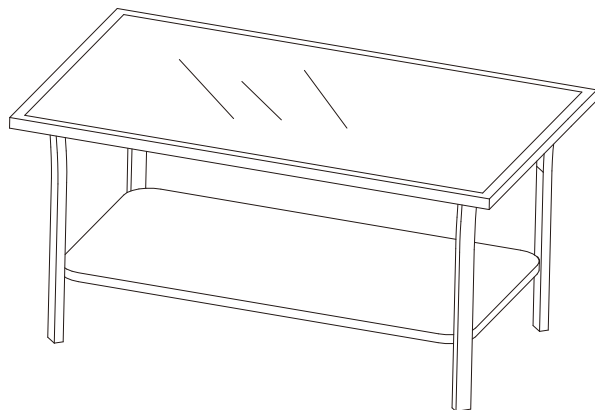

Rattan Sofa Set

One seat sofa x 2pcs

Two seat sofa x 1pc

Coffee table x 1pc

1	3PCS	7	2PCS
2	3PCS	8	1PC
3	2PCS	9	1PC
4	2PCS	10	4PCS
5	1PC	11	1PC
6	1PC	12	1PC

Two seat sofa 1pc

Step 1 Two seat sofa 1pc

Step 2 Two seat sofa 1pc

One seat sofa 2pcs

Step 1 One seat sofa 2pcs

Step 2 One seat sofa 2pcs

Coffee table 1pc

Step 1 Coffee table 1pc

Step 2 Coffee table 1pc

Step 3 Coffee table 1pc

Warning: Our products can be used between 14 degrees to 122 degrees. If used for more than 12 hours outside this temperature range, the rattan will harden or break.