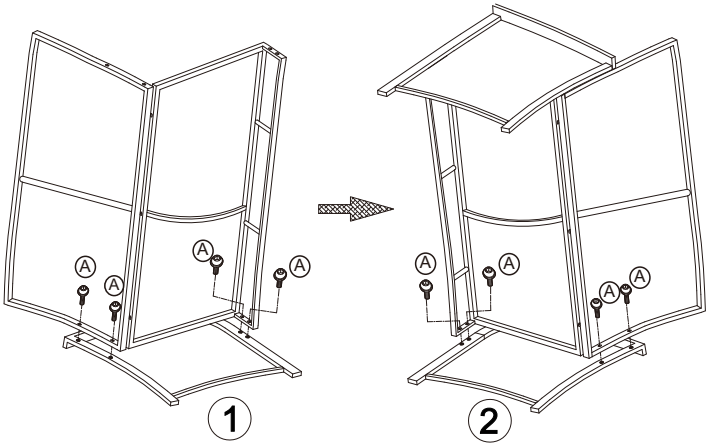

Rattan Sofa Set

One seat sofa x 2pcs

Two seat sofa x 1pc

Coffee table x 1pc

1	3PCS	7	2PCS
2	3PCS	8	1PC
3	2PCS	9	1PC
4	2PCS	10	4PCS
5	1PC	11	1PC
6	1PC	12	1PC

Two seat sofa 1pc

Step 1 Two seat sofa 1pc

Step 2 Two seat sofa 1pc

One seat sofa 2pcs

Step 1 One seat sofa 2pcs

Step 2 One seat sofa 2pcs

Coffee table 1pc

Step 1 Coffee table 1pc

Step 2 Coffee table 1pc

Step 3 Coffee table 1pc

Warning: Our products can be used between 14 degrees to 122 degrees. If used for more than 12 hours outside this temperature range, the rattan will harden or break.