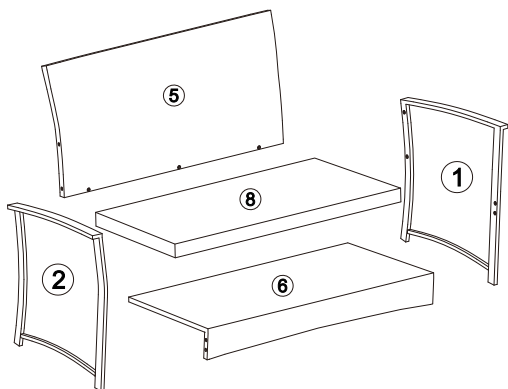

Rattan Sofa Set

One seat sofa x 2pcs

Two seat sofa x 1pc

Coffee table x 1pc

1	3PCS	7	2PCS
2	3PCS	8	1PC
3	2PCS	9	1PC
4	2PCS	10	4PCS
5	1PC	11	1PC
6	1PC	12	1PC

Two seat sofa 1pc

Step 1 Two seat sofa 1pc

Step 2 Two seat sofa 1pc

One seat sofa 2pcs

Step 1 One seat sofa 2pcs

Step 2 One seat sofa 2pcs

Coffee table 1pc

Step 1 Coffee table 1pc

Step 2 Coffee table 1pc

Step 3 Coffee table 1pc

Warning: Our products can be used between 14 degrees to 122 degrees. If used for more than 12 hours outside this temperature range, the rattan will harden or break.