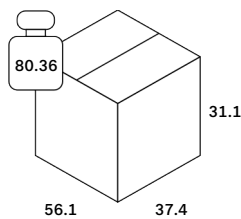

| | |
|------------------|---------------|
| Width (in) | 130 |
| Depth (in) | 102.5 |
| Height (in) | 30 |
| Net weight (lbs) | 202.61 |

N701 modular sofa set - Dark Grey fabric - combo left - 2 seater + 3 seater + 90° round corner 330/260/76

Packaging Details

| | | | |
|---------------------|-------------|-----------|----------------------|
| Pack number | 1 | | |
| Pack length (in) | 56.1 | Vol (ft3) | 27.78 |
| Pack width (in) | 37.4 | GW (lbs) | 80.36 |
| Pack thickness (in) | 31.1 | EAN | 5404023624963 |

| | | | |
|---------------------|--------------|-----------|---------------|
| Pack number | 2 | | |
| Pack length (in) | 83.27 | Vol (ft3) | 41.23 |
| Pack width (in) | 37.4 | GW (lbs) | 120.48 |
| Pack thickness (in) | 31.1 | EAN | |

| | | | |
|---------------------|--------------|-----------|--------------|
| Pack number | 3 | | |
| Pack length (in) | 50 | Vol (ft3) | 43.93 |
| Pack width (in) | 48.82 | GW (lbs) | 83.0 |
| Pack thickness (in) | 31.1 | EAN | |