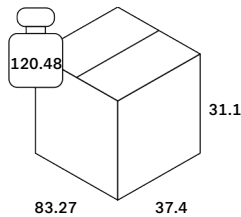

| | |
|------------------|---------------|
| Width (in) | 130 |
| Depth (in) | 102.5 |
| Height (in) | 30 |
| Net weight (lbs) | 202.61 |

N701 modular sofa set - Dark Grey fabric - combo left - 2 seater + 3 seater + 90° round corner 330/260/76

22116

Packaging

| Packaging General | Packaging Material Details | | | | |
|-------------------------------------|----------------------------|---------------|------------|----------|------------|
| | Material | Weight (gram) | Percentage | Recycled | Recyclable |
| Packaging with outer crate | | | | | |
| Packaging with inner pallet | | | | | |
| Carton box density (burst strength) | | | | | |

Packaging Details

| | | | |
|---------------------|-------------|-----------|----------------------|
| Pack number | 1 | | |
| Pack length (in) | 56.1 | Vol (ft3) | 27.78 |
| Pack width (in) | 37.4 | GW (lbs) | 80.36 |
| Pack thickness (in) | 31.1 | EAN | 5404023624963 |

| | | | |
|---------------------|--------------|-----------|---------------|
| Pack number | 2 | | |
| Pack length (in) | 83.27 | Vol (ft3) | 41.23 |
| Pack width (in) | 37.4 | GW (lbs) | 120.48 |
| Pack thickness (in) | 31.1 | EAN | |