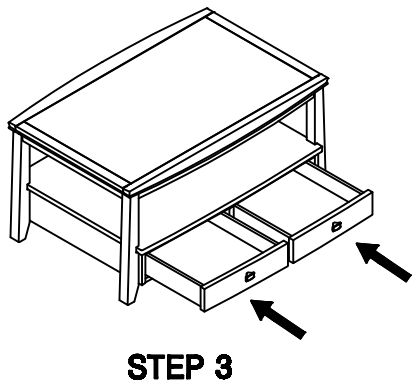

## COCKTAIL TABLE

Item	Sketch	Description	Qty
A		Allen Wrench 1/4"	1 PC
B		Bolt 1/4"x1-1/2"	12 PCS
C		Lock Washer 1/4"	12 PCS
D		Flat Washer 1/4"x16mm	12 PCS

**DO NOT TIGHTEN SCREWS  
UNTIL COMPLETELY ASSEMBLED**