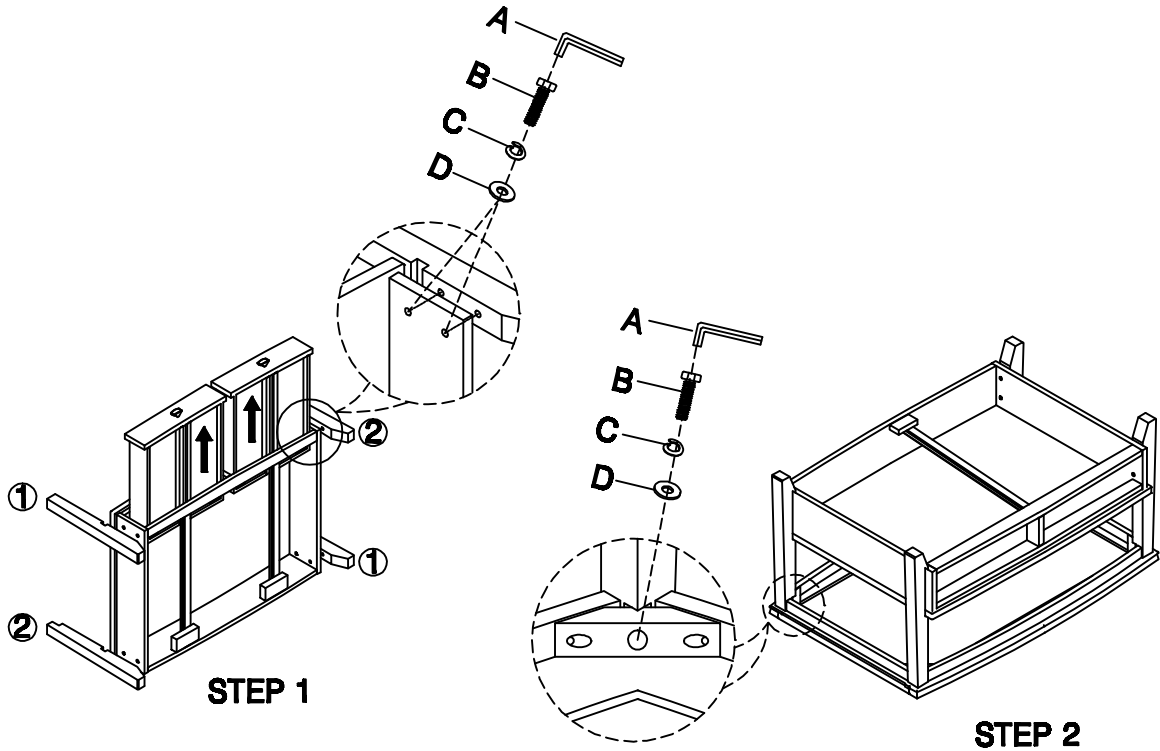

# ASSEMBLY INSTRUCTION

## COCKTAIL TABLE

Item	Sketch	Description	Qty
A		Allen Wrench 1/4"	1 PC
B		Bolt 1/4"x1-1/2"	12 PCS
C		Lock Washer 1/4"	12 PCS
D		Flat Washer 1/4"x16mm	12 PCS

**DO NOT TIGHTEN SCREWS  
UNTIL COMPLETELY ASSEMBLED**