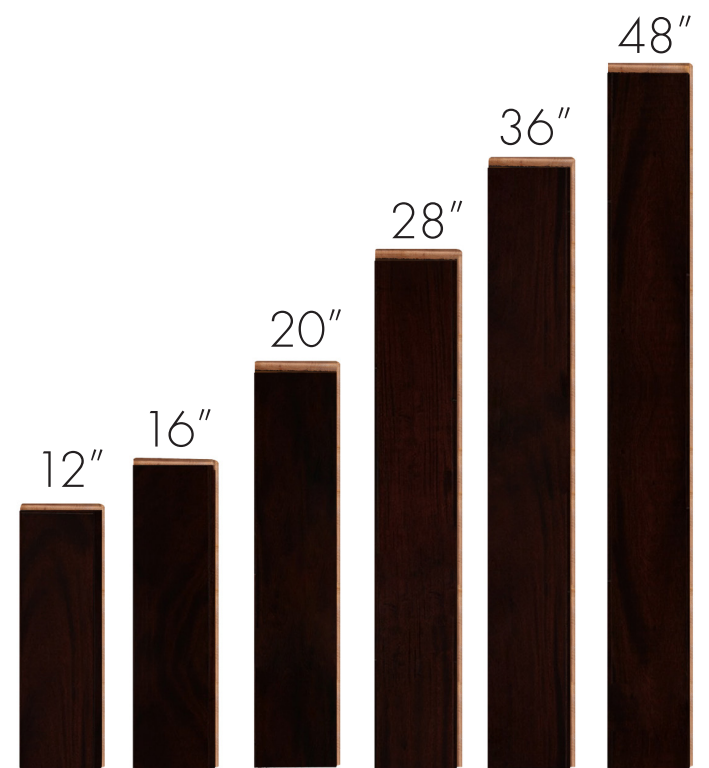

ORIGINS  
COLLECTION

AVELINE

SKU: 91012149

Solid Wood

Random Lengths: 1' - 4'

## SPECIFICATIONS

<b>SPECIES</b> MAHOGANY	<b>CONSTRUCTION</b> SOLID WOOD	<b>GRAIN/TEXTURE</b> HAND-SCRAPED	<b>MILLING</b> TONGUE & GROOVE	<b>FINISH</b> 7 COATS OF ALUMINUM OXIDE
<b>WIDTH/DEPTH</b> 4.33" X 5/8"	<b>PLANK LENGTH</b> RANDOM LENGTH FROM 1' TO 4'	<b>SQ/FT PER CARTON</b> 24.26 FT <sup>2</sup>	<b>APPLICATION</b> RESIDENTIAL	<b>RESIDENTIAL WARRANTY</b> 35 YEAR STRUCTURAL AND FINISH