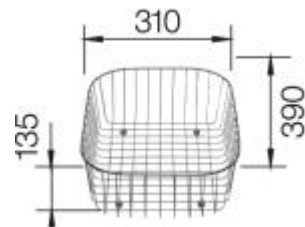

Crockery basket

BL220573