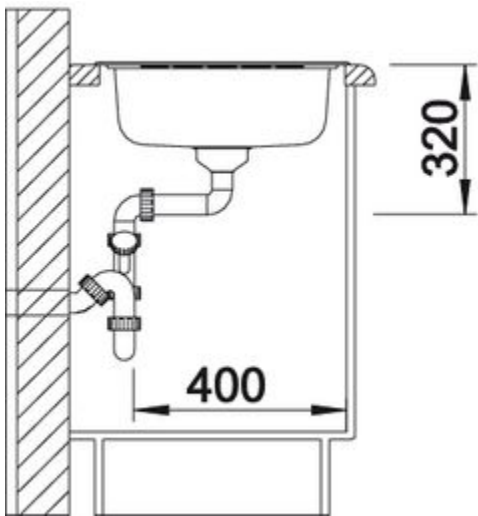

## Details

---

Top View

Side View

Front View

Scope of supply

---

waste fitting with space-saving pipe, 3 1/2" basket strainer

## Design tips

---

Cabinet Width: 45 cm

Bowl depth: 155 mm

Cut out size: 842 x 482 x R10