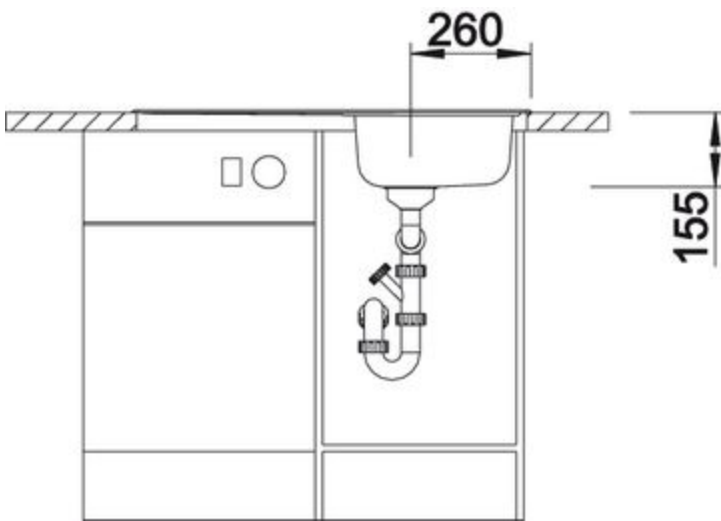

## Details

---

Top View

Side View

Front View

Scope of supply

---

waste fitting with space-saving pipe, 3 1/2" basket strainer

## Design tips

---

Cabinet Width: 45 cm

Bowl depth: 155 mm

Cut out size: 842 x 482 x R10