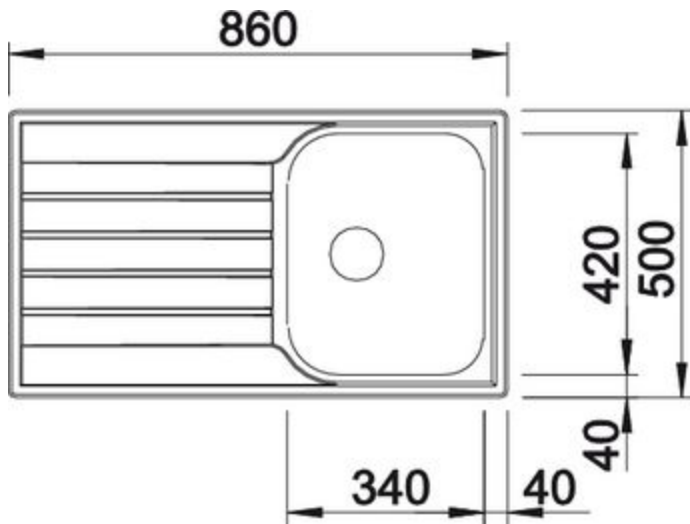

## Details

---

Top View

Side View

Front View

Scope of supply

---

waste fitting with space-saving pipe, 3 1/2" basket strainer

## Design tips

---

Cabinet Width: 45 cm

Bowl depth: 155 mm

Cut out size: 842 x 482 x R10