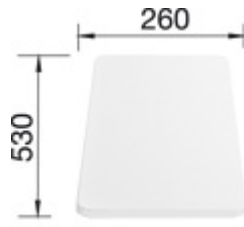

Chopping board

BL217611