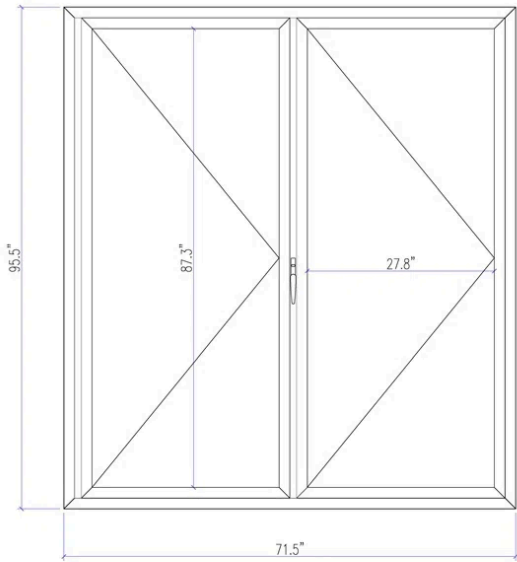

Front View Dimension

Bottom Track Dimension

Our current folding doors come with the high bottom track, which offers the advantages of superior airtightness, sealing, and resistance to water intrusion from outside

We can also customize a low bottom track to accommodate the needs of elderly and disabled individuals, providing easy access

Orientation

Cut Dimension