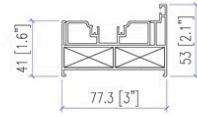

Front View Dimension

Bottom Track Dimension

Our current folding doors come with the high bottom track, which offers the advantages of superior airtightness, sealing, and resistance to water intrusion from outside

We can also customize a low bottom track to accommodate the needs of elderly and disabled individuals, providing easy access

Orientation

Cut Dimension