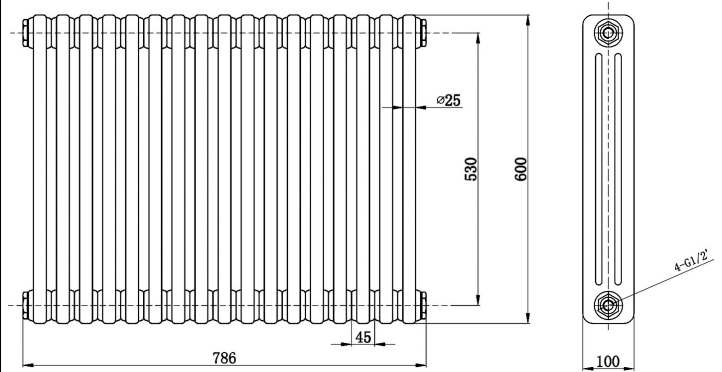

CUSTOMER DATA SHEET - HEATING

SALES CODE: HX305

DESCRIPTION: Colosseum Triple Radiator 600mmx786mm

PRODUCT DIMENSIONS

Height (mm)	Width (mm)	Depth (mm)	Length (mm)	Nett Wgt Kg
600	786	100		27.02

PACKAGING DIMENSIONS

Height (mm)	Width (mm)	Length (mm)	Gross Wgt Kg
140	650	820	29

PACKAGING DATA

Box Colour	White Cardboard Shrinkwrapped		
Box Qty	1	Label Colour	White Label
Label Size	100 x 50	Label Qty	2

OUTER BOX DIMENSIONS (If Applicable)

Height (mm)	Width (mm)	Length (mm)	Gross Wgt Kg
Barcode	5055146171706		

PRODUCT DETAILS

Contry of Origin	China					
Fitting Instruction	Yes					
RAL No	9016					
Heat Element Wattage	Not Applicable					
BTU Outputs	30°C	1765	50°C	3348	60°C	4241
Pipe Centres	651mm					
Packaging Volume (L)	81					
Wall to Ctr of Tappings	75					
Dual Fuel	N/A					

Certification	CE	No	RoHS	N/A	WEEE	N/A
Colour/Finish	White					
Product Material	Steel					
Heat Element Wattage Compatible	N/A					
Thermal Outputs (Watts)	30°C	517	50°C	981	60°C	1233
Max Projection	130mm					
Tube Diameter	25mm					
Floor to Ctr of Tappings	N/A					