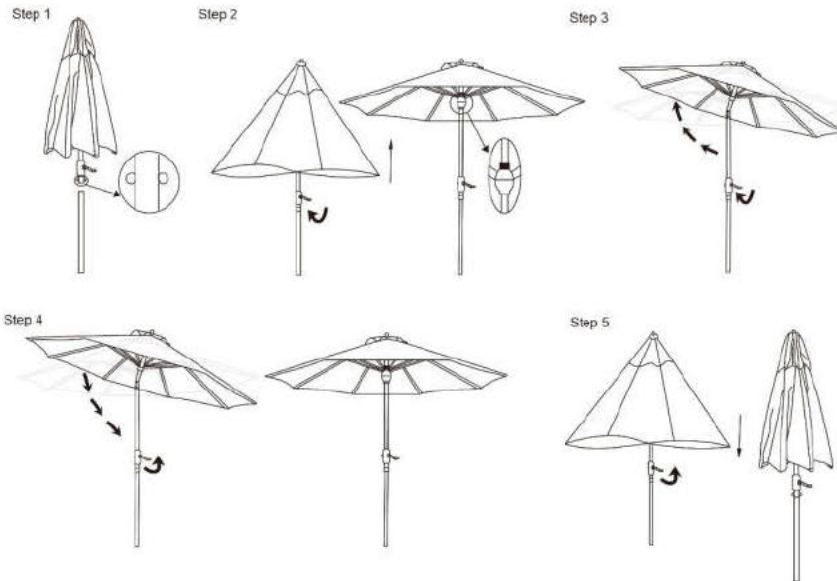

2017.01.03

42x29.3cm

Front Side

SAFETY INFORMATION

- Assemble on a soft surface, such as carpeting, to avoid scratching the pole finish or tearing the umbrella fabric.
- Close the umbrella during windy condition. Do not leave the umbrella open in high winds.
- Use a heavy or weighted umbrella base to stabilize the umbrella.

CARE AND MAINTENANCE

Wash with mild soap and water, rinse with clean water and let air dry.
Always let the umbrella dry completely before storing.

OPERATION INSTRUCTION

- Step 1: Connect umbrella with bottom pole by locking the metal pins.
Step 2: Open umbrella by turning the crank to clockwise direction all the way up.
Step 3: Continue cranking in clockwise direction while umbrella tilts by itself.
Step 4: Crank counterclockwise to direct umbrella back to straight up position.
Step 5: Continue cranking in counterclockwise direction to close down the umbrella.

Product Dimension: 100.79" Dia. x 98.82" H.

Back Side

⚠️ ADVERTENCIAS Y PRECAUCIONES ESPECIALES

- Ensamble en una superficie suave, como una alfombra, para evitar que se raye el acabado del poste o que se desgarre la tela de la sombrilla.
- Cierre la sombrilla cuando haga viento. No deje la sombrilla abierta si hay vientos fuertes.
- Se debe usar una base sólida o de mucho peso para estabilizar la sombrilla.

Product Dimension: 100.79" Dia. x 98.82" H.