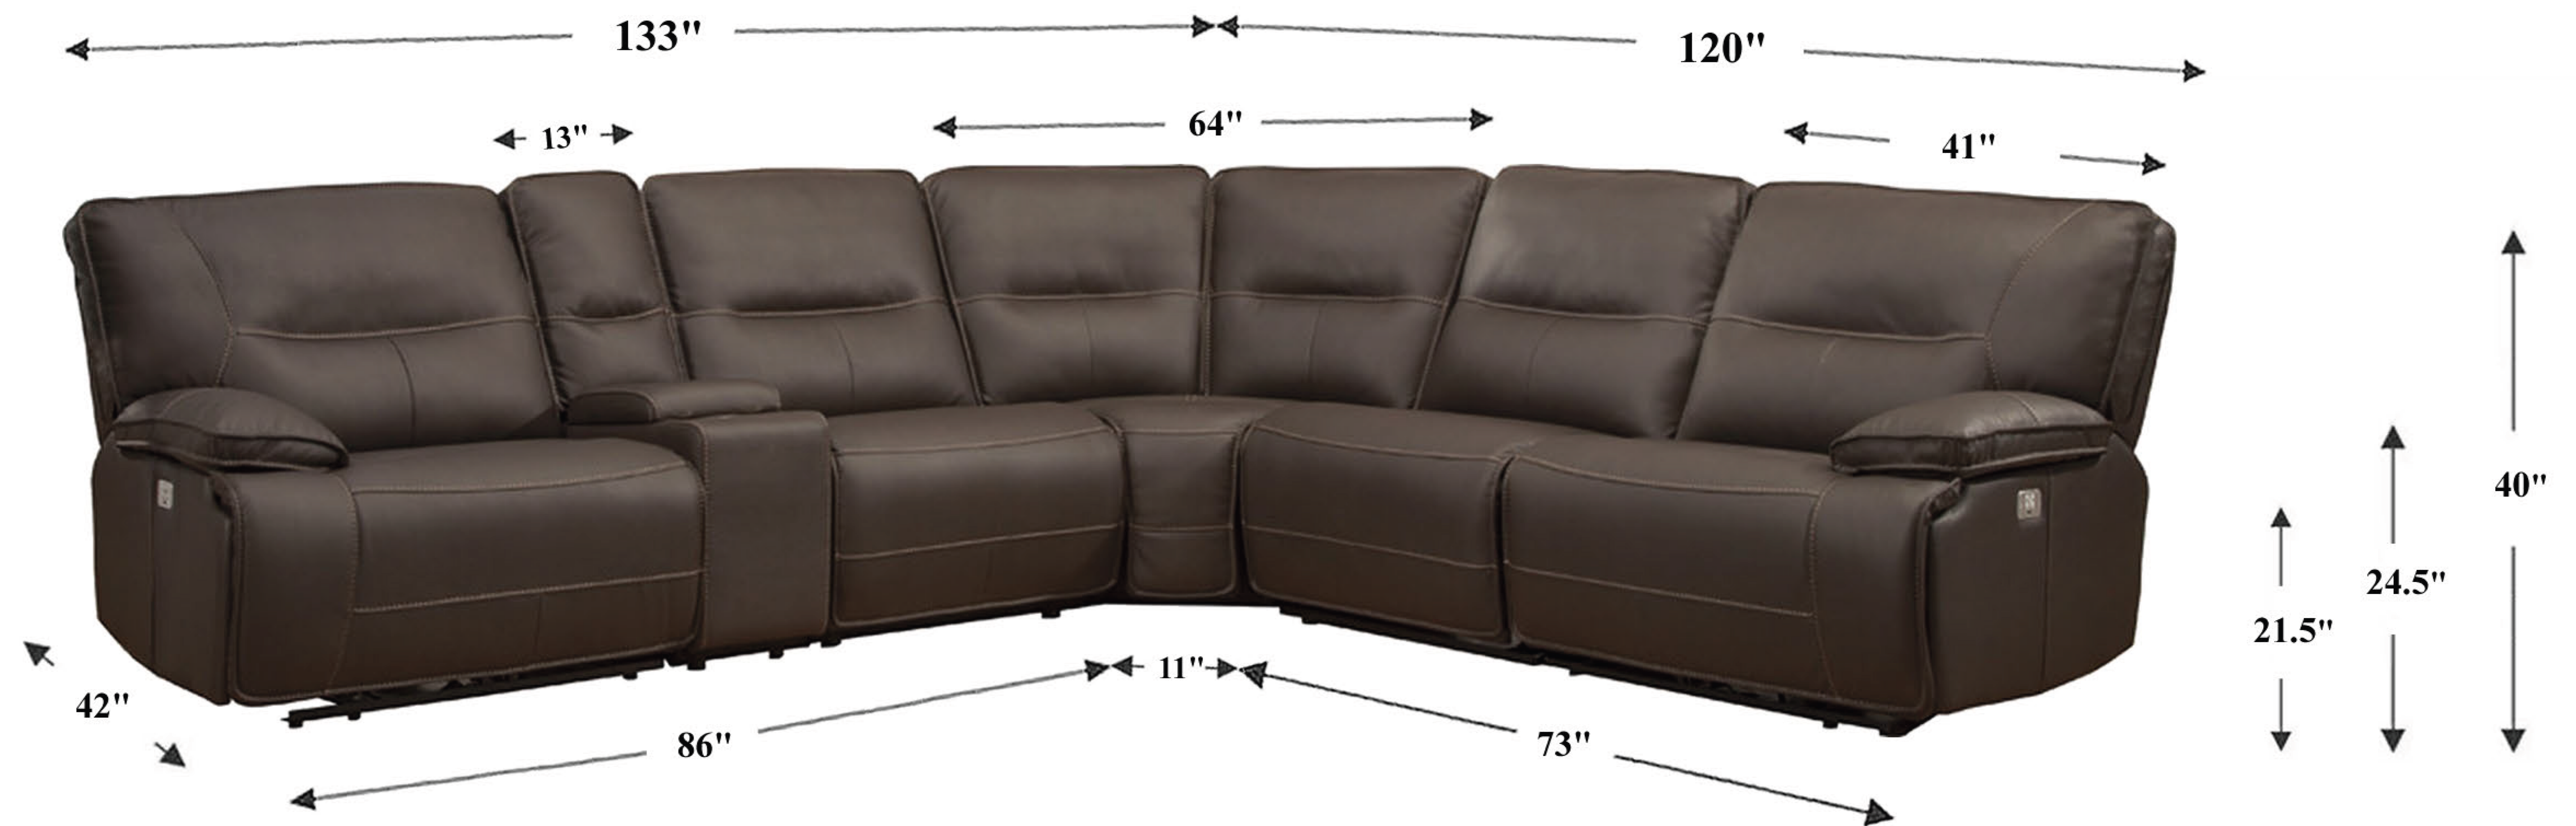

6 Piece Modular Power Reclining Sectional with Power Adjustable Headrests

Overall Dimensions	133" x 120" x 40"
Overall Width	133"
Overall Depth	120"
Overall Height	40"
Overall Weight	457 lbs.
Fully Reclined	66"
Distance from Wall	3"
Back of Seat to end of Chaise	41.5"
Leg Height (Distance from Foot Rest to Floor in Full Recline)	23"
Head Height (Distance from Headrest to Floor in Full Recline)	-

Seat Width	30"
Seat Depth	23"
Seat Height	21.5"
Arm Width	12.5"
Arm Depth	22"
Arm Height	24.5"
Back Height	24"
Headrest Extended from Back	6"
Console Storage area Inside	9.7" x 11.5" x 6"