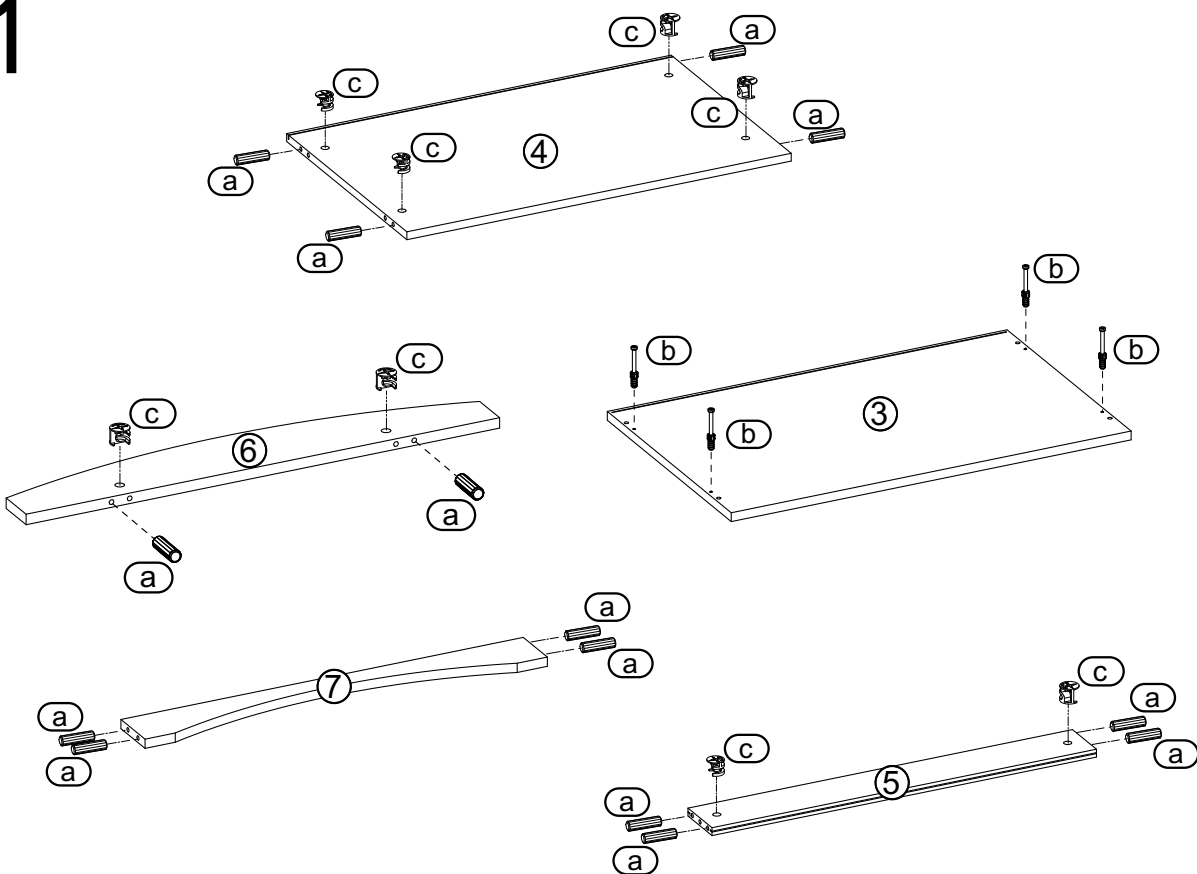

# Julia

Komoda/ chest of drawers/Nachtstuhl/komoda/commode

1

8.2

x3

8.3

x3

9