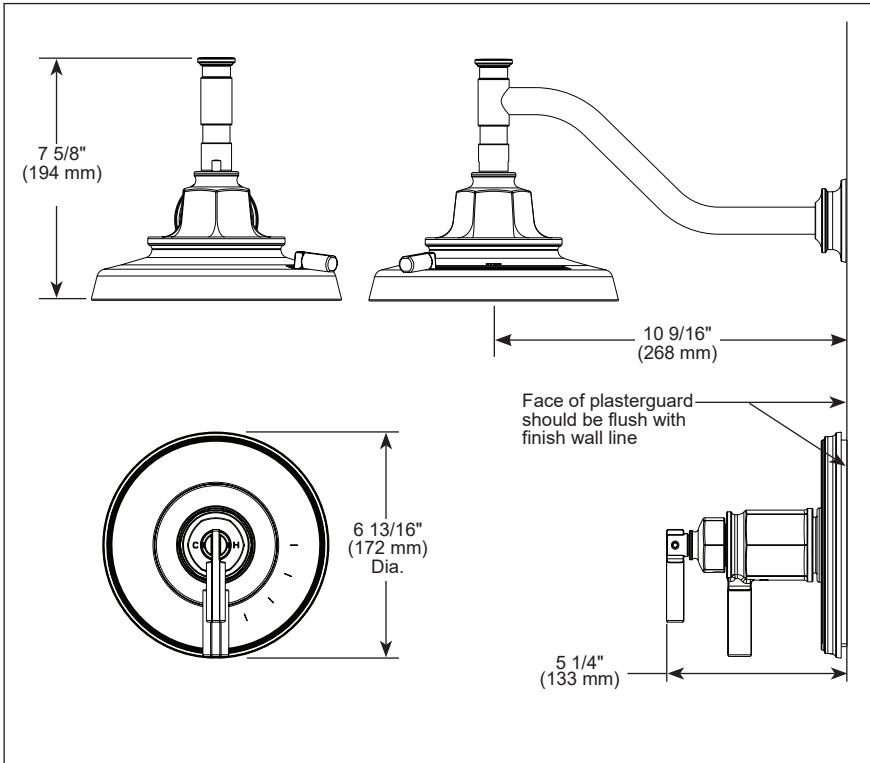

WARRANTY

- Parts and Finish - Lifetime limited warranty; or for commercial purchasers, 10 years for multi-family residential (apartments and condominiums) and 5 years for all other commercial uses, in each case from the date the product is received by the original purchaser or their authorized representative (installation contractor, etc.).
- Electronic Parts and Batteries (if applicable) - 5 years from the date the product is received by the original purchaser or their authorized representative (installation contractor, etc.); or for commercial purchasers, 1 year from the date the product is received by the original purchaser or their authorized representative (installation contractor, etc.). No warranty is provided on batteries.

COMPLIES WITH:

- ASME A112.18.1 / CSA B125.1
- ICC/ANSI A117.1 - Valve control only
- EPA WaterSense® Applies to T60276 and 87476 only

Brizo Kitchen & Bath Company

55 E. 111th Street, Carmel, Indiana 46280
350 South Edgeware Road, St. Thomas, ON N5P 4L1
© 2024 Brizo Kitchen & Bath Company

▲ Designate proper finish suffix