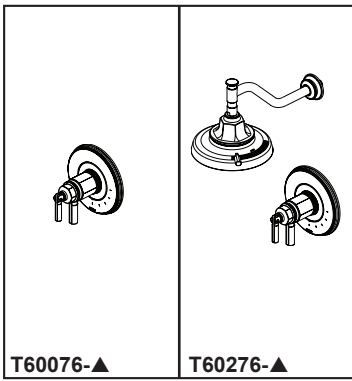

WARRANTY

- Parts and Finish - Lifetime limited warranty; or for commercial purchasers, 10 years for multi-family residential (apartments and condominiums) and 5 years for all other commercial uses, in each case from the date the product is received by the original purchaser or their authorized representative (installation contractor, etc.).
- Electronic Parts and Batteries (if applicable) - 5 years from the date the product is received by the original purchaser or their authorized representative (installation contractor, etc.); or for commercial purchasers, 1 year from the date the product is received by the original purchaser or their authorized representative (installation contractor, etc.). No warranty is provided on batteries.

COMPLIES WITH:

- ASME A112.18.1 / CSA B125.1
- ICC/ANSI A117.1 - Valve control only
- EPA WaterSense® Applies to T60276 and 87476 only

Brizo Kitchen & Bath Company

55 E. 111th Street, Carmel, Indiana 46280
350 South Edgeware Road, St. Thomas, ON N5P 4L1
© 2024 Brizo Kitchen & Bath Company

▲ Designate proper finish suffix