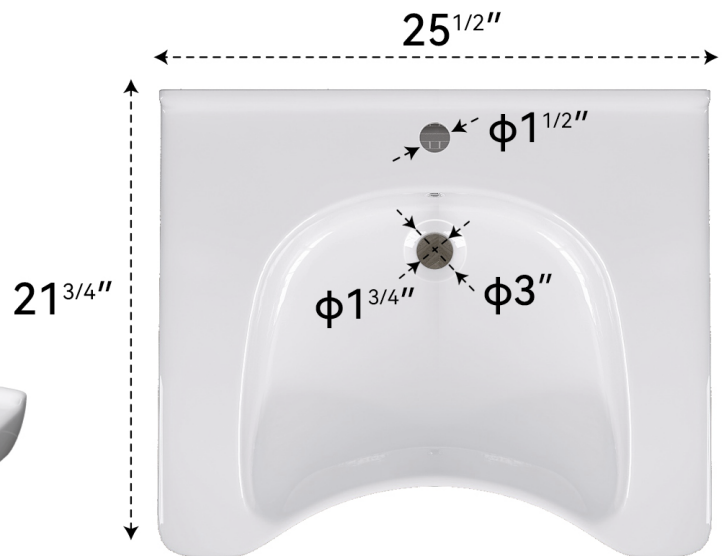

BATHROOM SINK DIMENSIONS

Exterior Size: 25^{1/2}"(L) x 21^{3/4}" (W) x 5^{5/16}"(H)

Interior Size: 16"(L) x 13^{1/2}"(W) x 4"(H)

Drain Hole Diameter: 1^{3/4}"

Basin Depth: 4"

Front View

Top View

Side View