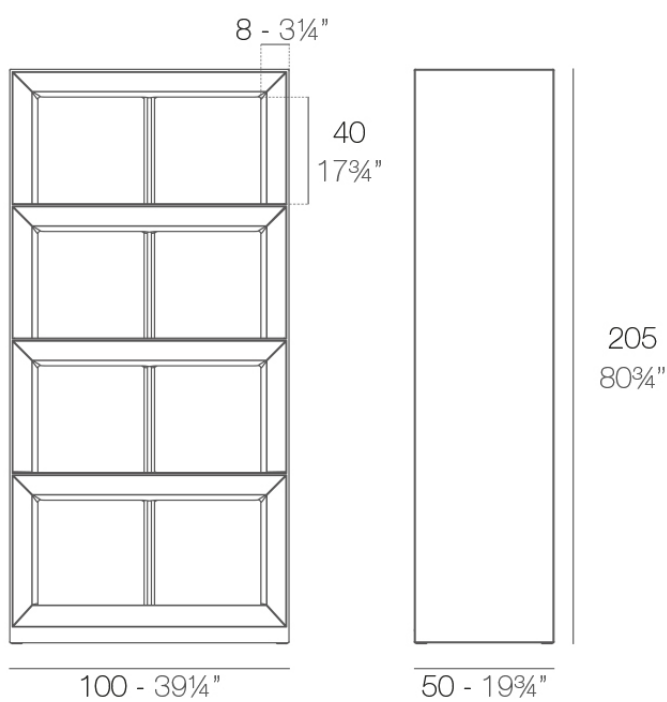

Products / Counters / Vela Shelving System 100x50x20

# Vela shelving system 100x50x20

by Ramón Esteve

Vela Collection, designed by Ramon Esteve for Vondom. This extensive outdoor furniture and plantpot collection aims to offer the comfort and the quality of interior furniture without losing it's original qualities.

## Description

Made of polyethylene resin by rotational moulding. 100% Recyclable. Item suitable for indoor and outdoor use. Available in different finishes.

Weight: 40.05 Kg

VELA Contrabarra  
VELA Shelving system