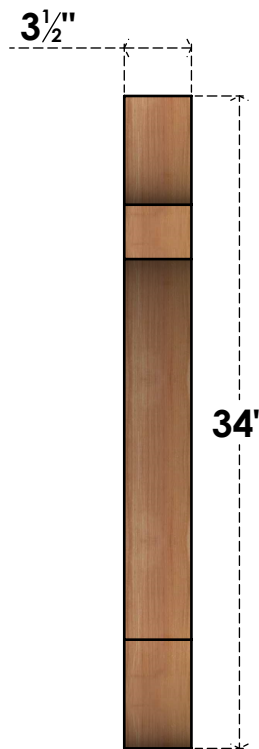

BRC04X28X34OLY00SWR

3 1/2"W X 28"D X 34"H OLYMPIC SMOOTH BRACE, WESTERN RED CEDAR

SIDE

FRONT

EKENA MILLWORK
 2300 WEST MAIN ST.
 CLARKSVILLE, TX 75426
 TOLL FREE: 866-607-0453
 WWW.EKENAMILLWORK.COM

NOTES

1. INSTALLATION TO BE COMPLETED IN ACCORDANCE WITH MANUFACTURER'S SPECIFICATIONS.
2. DRAWING MAY NOT BE TO SCALE
3. THIS DRAWING IS INTENDED FOR DESIGN AND PLANNING PURPOSES ONLY.
4. ALL INFORMATION CONTAINED HEREIN WAS CURRENT AT THE TIME OF DEVELOPMENT BUT MUST BE REVIEWED AND APPROVED BY THE PRODUCT MANUFACTURER TO BE CONSIDERED ACCURATE.
5. PRODUCTS ARE NOT KILN DRIED. THIS ITEM IS UNIQUE AND WILL CONTAIN THE NATURAL VARIATIONS THAT THE WOOD SPECIES OFFERS. THIS MAY RESULT IN VARIATIONS UP TO 1/4"