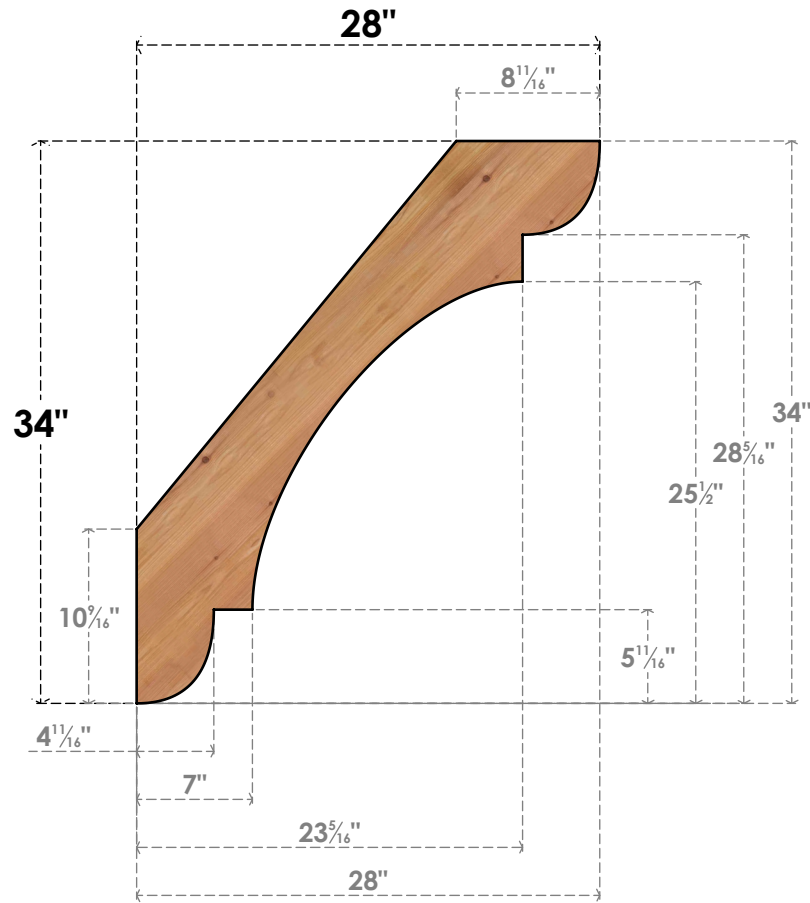

BRC04X28X34OLY00SWR

3 1/2"W X 28"D X 34"H OLYMPIC SMOOTH BRACE, WESTERN RED CEDAR

SIDE

FRONT

EKENA MILLWORK
 2300 WEST MAIN ST.
 CLARKSVILLE, TX 75426
 TOLL FREE: 866-607-0453
 WWW.EKENAMILLWORK.COM

NOTES

1. INSTALLATION TO BE COMPLETED IN ACCORDANCE WITH MANUFACTURER'S SPECIFICATIONS.
2. DRAWING MAY NOT BE TO SCALE
3. THIS DRAWING IS INTENDED FOR DESIGN AND PLANNING PURPOSES ONLY.
4. ALL INFORMATION CONTAINED HEREIN WAS CURRENT AT THE TIME OF DEVELOPMENT BUT MUST BE REVIEWED AND APPROVED BY THE PRODUCT MANUFACTURER TO BE CONSIDERED ACCURATE.
5. PRODUCTS ARE NOT KILN DRIED. THIS ITEM IS UNIQUE AND WILL CONTAIN THE NATURAL VARIATIONS THAT THE WOOD SPECIES OFFERS. THIS MAY RESULT IN VARIATIONS UP TO 1/4"