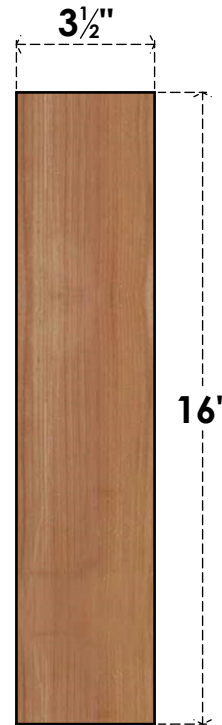

BRC04X16X16TRA00SWR

3 1/2"W X 16"D X 16"H TRADITIONAL SMOOTH BRACE, WESTERN RED CEDAR

SIDE

FRONT

EKENA MILLWORK
 2300 WEST MAIN ST.
 CLARKSVILLE, TX 75426
 TOLL FREE: 866-607-0453
 WWW.EKENAMILLWORK.COM

NOTES