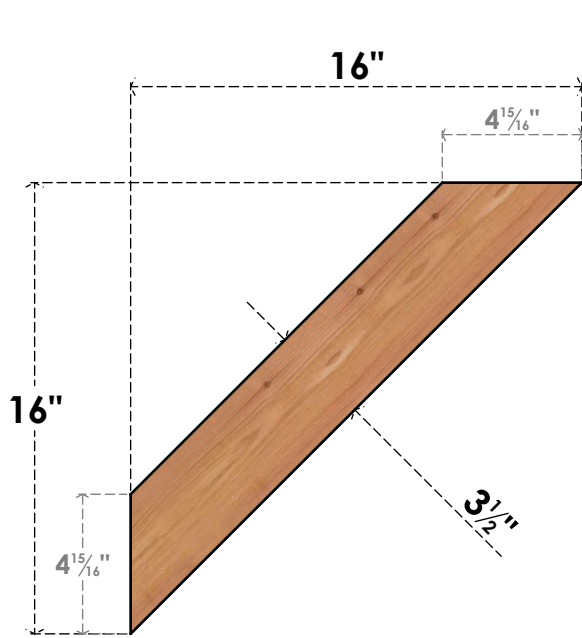

BRC04X16X16TRA00SWR

3 1/2"W X 16"D X 16"H TRADITIONAL SMOOTH BRACE, WESTERN RED CEDAR

SIDE

FRONT

EKENA MILLWORK
 2300 WEST MAIN ST.
 CLARKSVILLE, TX 75426
 TOLL FREE: 866-607-0453
 WWW.EKENAMILLWORK.COM

NOTES