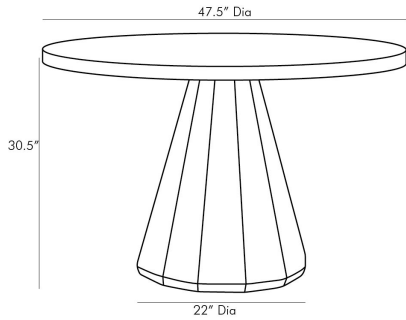

## SEREN DINING TABLE

5548

H: 30.5 IN, Dia: 47.50 IN

Dark Ash

Contract Recommendations: Tempered Glass

The collaboration of geometry, stone and gray finished wood creates an ultra-modern look. The tabletop is made of lava stone, an alternative to concrete that is lighter in weight. Featuring a lightly embossed texture and deep, geometric etchings around the rim, the top is finished in dark ash. The faceted base has grain textures, accentuated due to a sandblasted finishing process that has over 500 years of history. Built for dining, this table would also be perfectly sized for a grand entryway.

### DIMENSIONS

Foot Print	Dia: 22.00 IN
------------	---------------