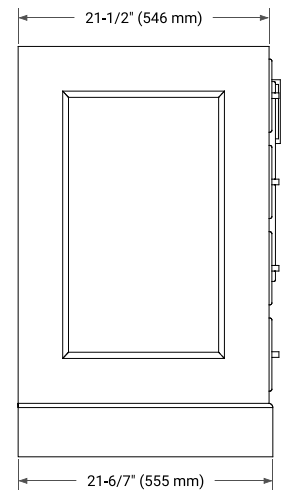

72" DOUBLE SINK BASE CABINET

BASE CABINET DIMENSIONS

72" W x 21.5" D x 34.5" H

FEATURES

- Solid wood frame & plywood panels
- Dovetail drawers and joints
- Soft closing doors & drawers

HARDWARE FINISHES*

Brushed Nickel   Satin Brass   Matte Black   Polished Chrome

*Hardware comes preinstalled with the illustrated option. Other finishes are available on our online store if you prefer a different one.

AVAILABLE COLORS

White   Grey   Midnight Blue

FRONT VIEW

SIDE VIEW

PLAN VIEW