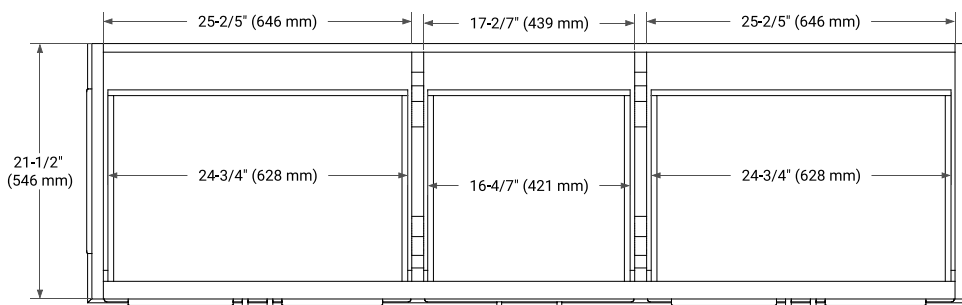

72" DOUBLE SINK BASE CABINET

BASE CABINET DIMENSIONS

72" W x 21.5" D x 34.5" H

FEATURES

- Solid wood frame & plywood panels
- Dovetail drawers and joints
- Soft closing doors & drawers

HARDWARE FINISHES*

Brushed Nickel Satin Brass Matte Black Polished Chrome

73" DOUBLE RECTANGLE SINK COUNTERTOP WITH 1.5" THICKNESS

OVERALL DIMENSIONS

73" W x 22" D x 1.5" H

COUNTERTOP OPTIONS

Carrara Marble

White Quartz

FEATURES

- Solid countertop with mitered edges & seams
- Undermount white rectangular sink
- Pre-drilled for 8" widespread faucet

INCLUDED

- Countertop
- Matching Backsplash
- Rectangle Sinks

COUNTERTOP PLAN VIEW

EDGE SIDE VIEW

THREE DIMENSIONAL COUNTERTOP VIEW