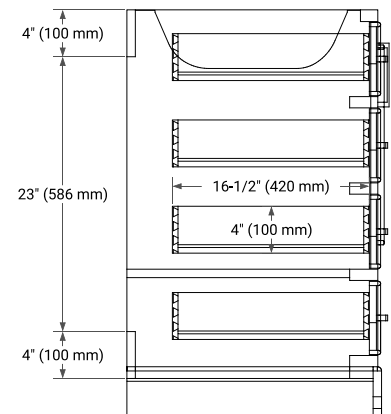

72" DOUBLE SINK BASE CABINET

BASE CABINET DIMENSIONS

72" W x 21.5" D x 34.5" H

FEATURES

- Solid wood frame & plywood panels
- Dovetail drawers and joints
- Soft closing doors & drawers

HARDWARE FINISHES*

Brushed Nickel Satin Brass Matte Black Polished Chrome

73" DOUBLE RECTANGLE SINK COUNTERTOP WITH 1.5" THICKNESS

OVERALL DIMENSIONS

73" W x 22" D x 1.5" H

COUNTERTOP OPTIONS

Carrara Marble

White Quartz

FEATURES

- Solid countertop with mitered edges & seams
- Undermount white rectangular sink
- Pre-drilled for 8" widespread faucet

INCLUDED

- Countertop
- Matching Backsplash
- Rectangle Sinks

COUNTERTOP PLAN VIEW

EDGE SIDE VIEW

THREE DIMENSIONAL COUNTERTOP VIEW