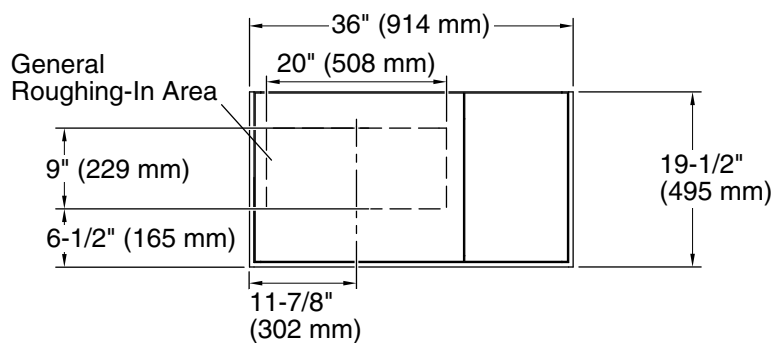

### Technical Information

All product dimensions are nominal.

Vanity type: Wall-mount