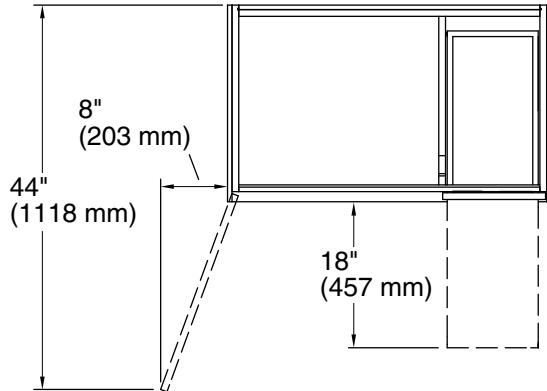

### Technical Information

All product dimensions are nominal.

Vanity type: Wall-mount