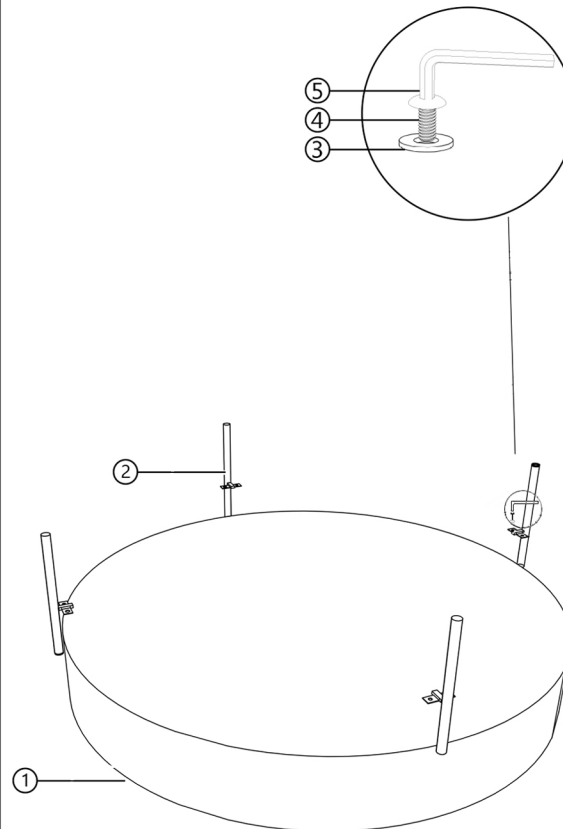

ASSEMBLY INSTRUCTIONS.

COFFEE TABLE

THANK YOU FOR YOUR PURCHASE!

PARTS AND HARDWARE.

PARTS LIST

No.	DESCRIPTION	IMAGE	QTY
1.	TOP		01
2.	LEGS		04

HARDWARE LIST

No.	DESCRIPTION	IMAGE	QTY
3.	FLAT WASHER		08
4.	ALLEN BOLT		08
4.	ALLEN KEY		01

NOTES.

Thank you for purchasing this quality product! Be sure to check all packing material carefully for small part that may have come loose inside the carton during shipping.

Caution: The item is heavy, assembly should be performed by two people.

STEP 1.

STEP 2.