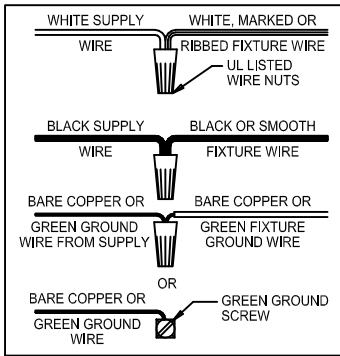

Assembly & Installation Instructions

CAUTION: Read instructions carefully and turn electricity off at main circuit breaker panel before beginning installation.

WARNING - If any Special Control Devices are used with this Fixture, Follow the Instructions Carefully to assure full compliance with N.E.C. requirements. If there are any questions, contact a Qualified Electrical Contractor.

WARNING - This product contains chemicals known to the State of California to cause cancer, birth defects and /or other reproductive harm. Thoroughly wash hands after installing, handling, cleaning, or otherwise touching this product.
CAUTION - All glass is fragile, use care when handling Glass component(s) and or Lamp(s).

CANOPY MOUNTING & WIRE CONNECTION ASSEMBLY STEPS:

ADJUST HEIGHT WITH "D"
N → A (TO LOCK)
RÉGLEZ LA HAUTEUR AVEC "D"
N → A (À VERROUILLER)
AJUSTA LA ALTURA CON "D"
N → A (APRETAR)

B,C,G & S
(NOT FURNISHED)
(NON FOURNIE)
(NO INCLUIDA)

1. D,E → A
2. B,A → C
3. N,P,H → D
4. H,K,J → D (TO LOCK) (À VERROUILLER)
5. F → M (APRETAR)
6. L → M
7. J,K → L
8. L → H
9. F → L,H,KJ,D
10. F → G
11. J,K → H
12. M → Q
13. Q → R
14. T → U
15. W → V