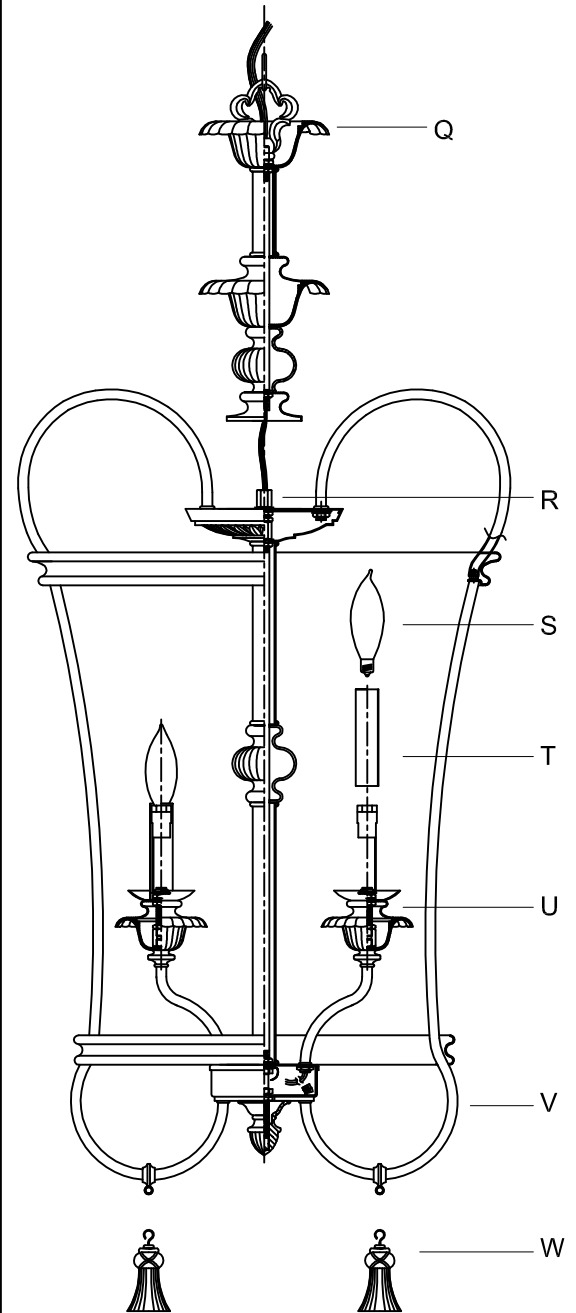

Assembly & Installation Instructions

CAUTION: Read instructions carefully and turn electricity off at main circuit breaker panel before beginning installation.

WARNING - If any Special Control Devices are used with this Fixture, Follow the Instructions Carefully to assure full compliance with N.E.C. requirements. If there are any questions, contact a Qualified Electrical Contractor.

WARNING - This product contains chemicals known to the State of California to cause cancer, birth defects and /or other reproductive harm. Thoroughly wash hands after installing, handling, cleaning, or otherwise touching this product.
CAUTION - All glass is fragile, use care when handling Glass component(s) and or Lamp(s).

CANOPY MOUNTING & WIRE CONNECTION ASSEMBLY STEPS:

ADJUST HEIGHT WITH "D"
N → A (TO LOCK)
RÉGLEZ LA HAUTEUR AVEC "D"
N → A (À VERROUILLER)
AJUSTA LA ALTURA CON "D"
N → A (APRETAR)

B,C,G & S
(NOT FURNISHED)
(NON FOURNIE)
(NO INCLUIDA)

1. D,E → A
2. B,A → C
3. N,P,H → D
4. H,K,J → D (TO LOCK) (À VERROUILLER)
5. F → M (APRETAR)
6. L → M
7. J,K → L
8. L → H
9. F → L,H,KJ,D
10. F → G
11. J,K → H
12. M → Q
13. Q → R
14. T → U
15. W → V