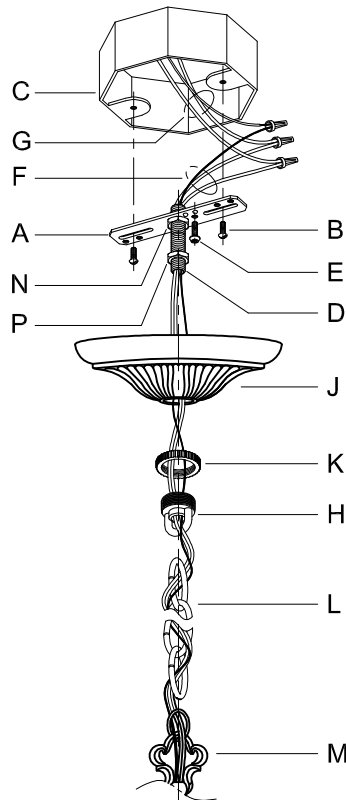

Assembly & Installation Instructions

CAUTION: Read instructions carefully and turn electricity off at main circuit breaker panel before beginning installation.

WARNING - If any Special Control Devices are used with this Fixture, Follow the Instructions Carefully to assure full compliance with N.E.C. requirements. If there are any questions, contact a Qualified Electrical Contractor.

CANOPY MOUNTING & WIRE CONNECTION ASSEMBLY STEPS:

ADJUST HEIGHT WITH "D"
 N → A (TO LOCK)
 RÉGLEZ LA HAUTEUR AVEC "D"
 N → A (À VERROUILLER)
 AJUSTA LA ALTURA CON "D"
 N → A (APRETAR)

B,C,G & S
 (NOT FURNISHED)
 (NON FOURNIE)
 (NO INCLUIDA)

1. D,E → A
2. B,A → C
3. N,P,H → D
4. H,K,J → D (TO LOCK) (À VERROUILLER)
5. F → M (APRETAR)
6. L → M
7. J,K → L
8. L → H
9. F → L,H,KJ,D
10. F → G
11. J,K → H
12. M → Q
13. Q → R
14. T → U
15. W → V

Instructions d'Assemblage et Installation