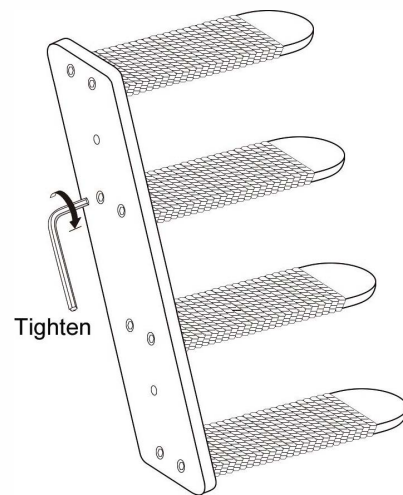

W(7cm)×2

X×2

Y(5cm)×2

Z×2

Installation steps

1

2

Wall Mounted Cat Furniture

• Hammock

Packing list

A×1

B×1

C×3

D×1

E×6

V×1

W(7cm)×3

X×3

Y(5cm)×3

Z×3

Installation steps

1

2

3