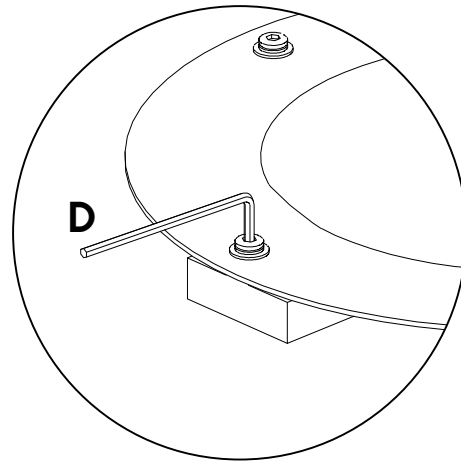

| | | | |
|---|---|-----------------------|----|
| A |  | Allen Bolt M8 x 25mm | x4 |
| B |  | Flat Washer M8 x 20mm | x4 |
| C |  | Lock Washer M8 x 15mm | x4 |
| D |  | Allen Key 5mm | x1 |

Wait! Missing parts or hardware? Need assistance? Contact us before returning your item. We're here to help! 609.256.9000 • cs@modway.com

Step 1

HARDWARE

- A** Allen bolt M8 x 25mm x4
- B** Flat Washer M8 x 20mm x4
- C** Lock Washer M8 x 15mm x4

COMPONENTS

- 1** Top x1
- 2** Base x1

TOOLS

- D** Allen Key 5mm x1

Step 2

HARDWARE

- A** Allen bolt M8 x 25mm x4
- B** Flat Washer M8 x 20mm x4
- C** Lock Washer M8 x 15mm x4

COMPONENTS

- 1** Top x1
- 2** Base x1

TOOLS

- D** Allen Key 5mm x1

Great job!

Dining table assembly is complete.