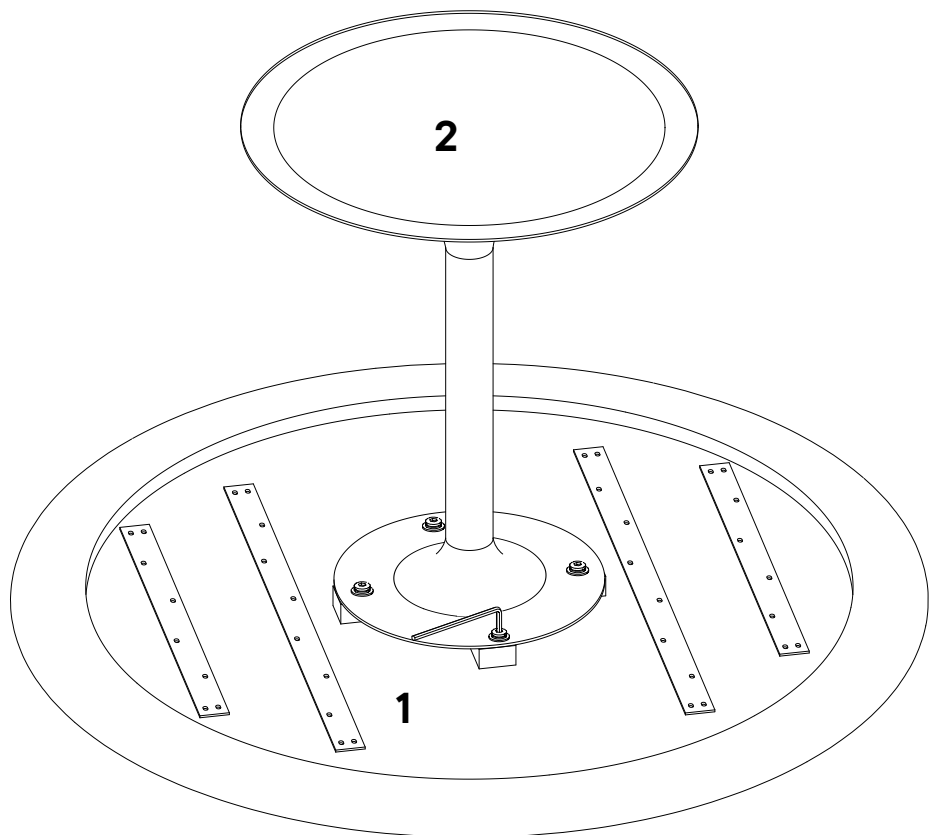

Step 1

HARDWARE

- A** Allen bolt M8 x 25mm x4
- B** Flat Washer M8 x 20mm x4
- C** Lock Washer M8 x 15mm x4

COMPONENTS

- 1** Top x1
- 2** Base x1

TOOLS

- D** Allen Key 5mm x1

Step 2

HARDWARE

- A** Allen bolt M8 x 25mm x4
- B** Flat Washer M8 x 20mm x4
- C** Lock Washer M8 x 15mm x4

COMPONENTS

- 1** Top x1
- 2** Base x1

TOOLS

- D** Allen Key 5mm x1

Great job!

Dining table assembly is complete.