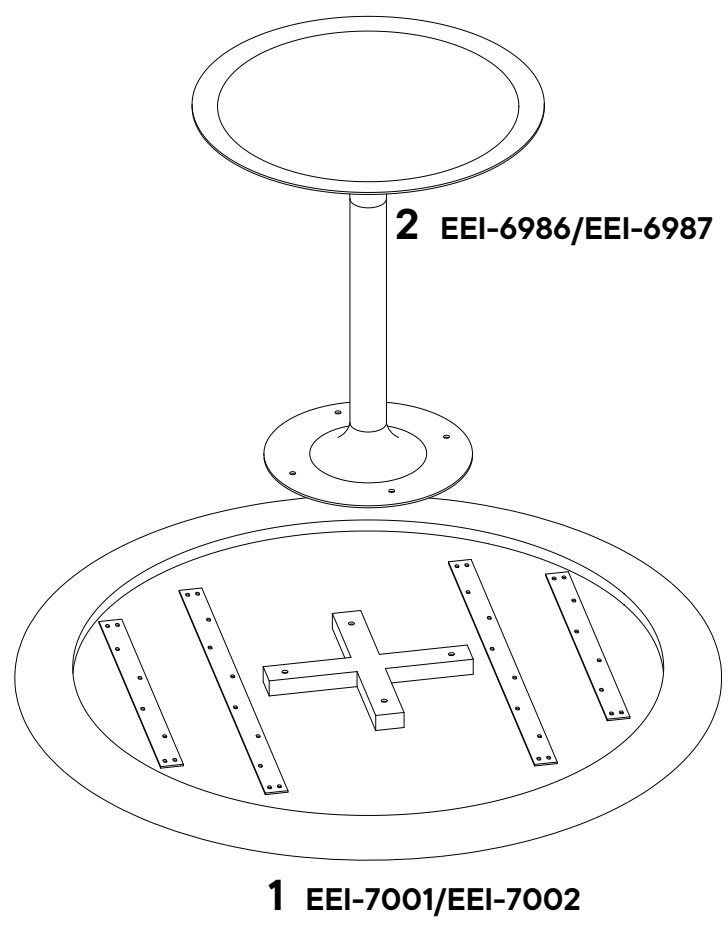

| | | | |
|---|---|-----------------------|----|
| A |  | Allen Bolt M8 x 25mm | x4 |
| B |  | Flat Washer M8 x 20mm | x4 |
| C |  | Lock Washer M8 x 15mm | x4 |
| D |  | Allen Key 5mm | x1 |

Wait! Missing parts or hardware? Need assistance? Contact us before returning your item. We're here to help! 609.256.9000 • cs@modway.com

Step 1

HARDWARE

- A** Allen bolt M8 x 25mm x4
- B** Flat Washer M8 x 20mm x4
- C** Lock Washer M8 x 15mm x4

COMPONENTS

- 1** Top x1
- 2** Base x1

TOOLS

- D** Allen Key 5mm x1

Step 2

HARDWARE

- A** Allen bolt M8 x 25mm x4
- B** Flat Washer M8 x 20mm x4
- C** Lock Washer M8 x 15mm x4

COMPONENTS

- 1** Top x1
- 2** Base x1

TOOLS

- D** Allen Key 5mm x1

Great job!

Dining table assembly is complete.