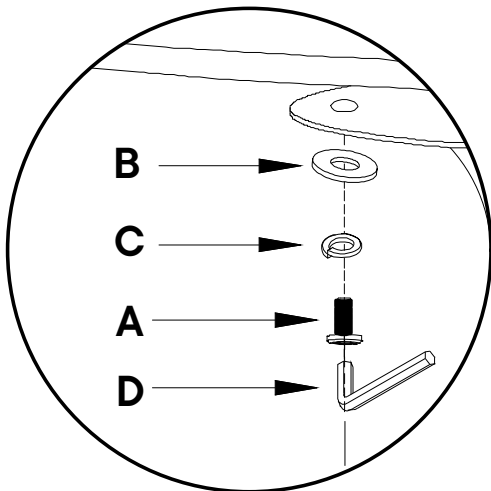

| | | | |
|---|---|-----------------------|----|
| A |  | Allen Bolt M8 x 25mm | x4 |
| B |  | Flat Washer M8 x 20mm | x4 |
| C |  | Lock Washer M8 x 15mm | x4 |
| D |  | Allen Key 5mm | x1 |

Wait! Missing parts or hardware? Need assistance? Contact us before returning your item. We're here to help! 609.256.9000 • cs@modway.com

Step 1

HARDWARE

- A** Allen bolt M8 x 25mm x4
- B** Flat Washer M8 x 20mm x4
- C** Lock Washer M8 x 15mm x4

COMPONENTS

- 1** Top x1
- 2** Base x1

TOOLS

- D** Allen Key 5mm x1

Step 2

HARDWARE

- A** Allen bolt M8 x 25mm x4
- B** Flat Washer M8 x 20mm x4
- C** Lock Washer M8 x 15mm x4

COMPONENTS

- 1** Top x1
- 2** Base x1

TOOLS

- D** Allen Key 5mm x1

Great job!

Dining table assembly is complete.