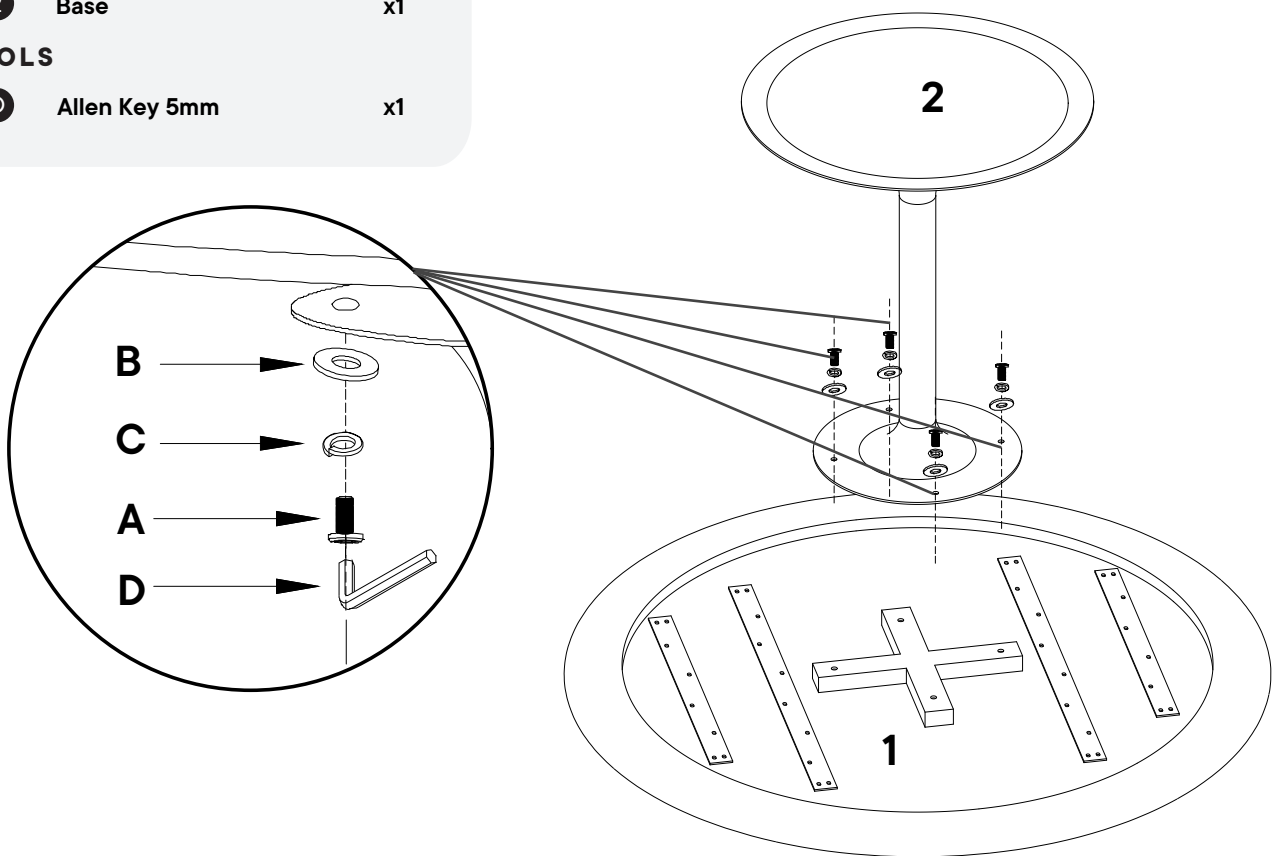

| | | | |
|---|---|-----------------------|----|
| A |  | Allen Bolt M8 x 25mm | x4 |
| B |  | Flat Washer M8 x 20mm | x4 |
| C |  | Lock Washer M8 x 15mm | x4 |
| D |  | Allen Key 5mm | x1 |

Wait! Missing parts or hardware? Need assistance? Contact us before returning your item. We're here to help! 609.256.9000 • cs@modway.com

Step 1

HARDWARE

- A** Allen bolt M8 x 25mm x4
- B** Flat Washer M8 x 20mm x4
- C** Lock Washer M8 x 15mm x4

COMPONENTS

- 1** Top x1
- 2** Base x1

TOOLS

- D** Allen Key 5mm x1

Step 2

HARDWARE

- A** Allen bolt M8 x 25mm x4
- B** Flat Washer M8 x 20mm x4
- C** Lock Washer M8 x 15mm x4

COMPONENTS

- 1** Top x1
- 2** Base x1

TOOLS

- D** Allen Key 5mm x1

Great job!

Dining table assembly is complete.