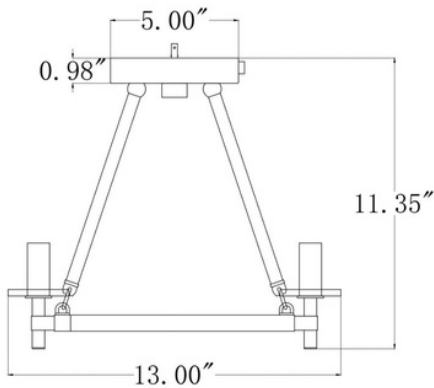

Light Source

Lamp Not Included

Lamp Type: B10

Incandescent or LED

Number of bulbs: 3

Max Wattage/Range: 60W

Voltage: 120

Socket Type: E12 CAND BASE

Mounting / Installations

Plug-in Mounting System

Lead Wire Length: 6"

Wire Type: 1015 105°C

Location Rating: Damp

Luminaire Support: Max. 50 lbs

SkyPlug: SPU-3L

SkyOutlet: SR-3L