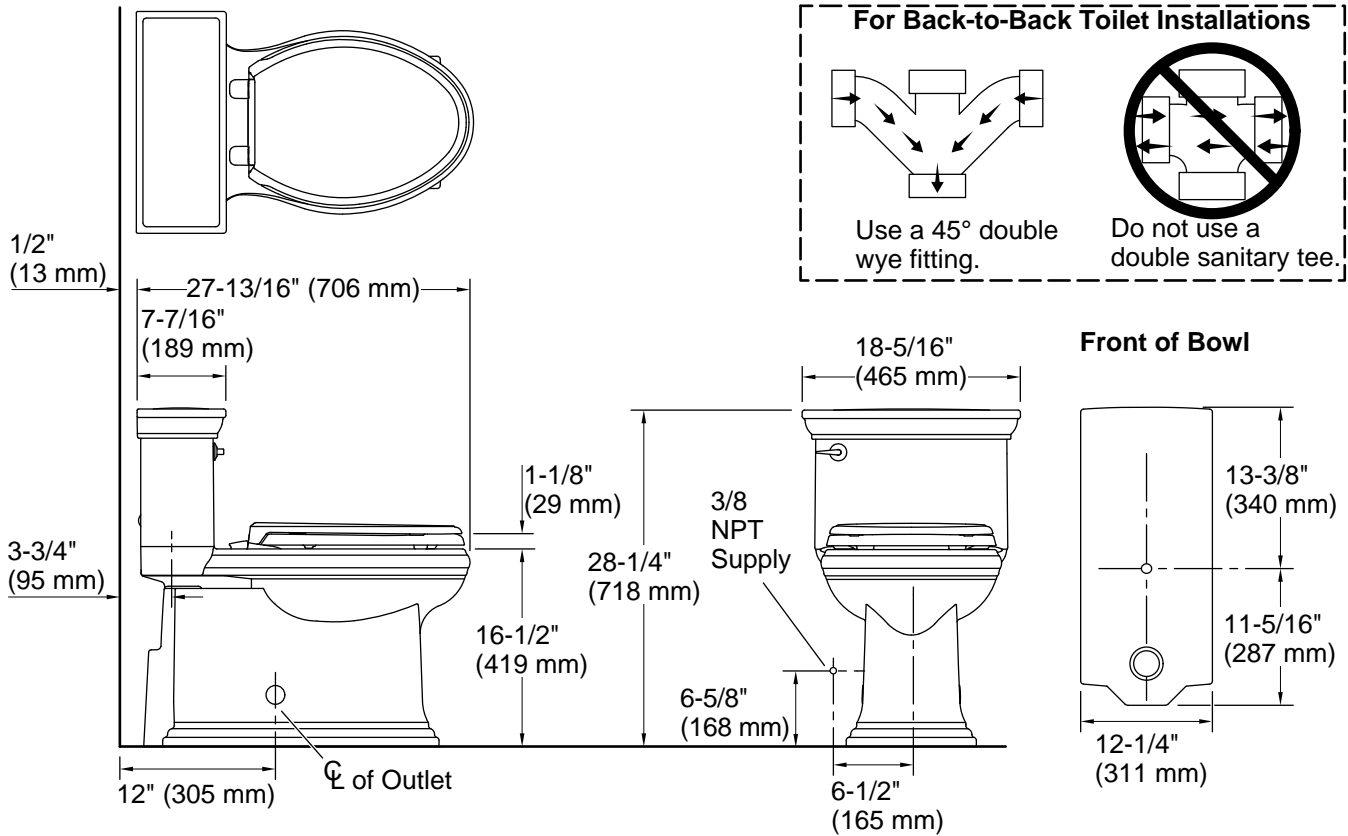

KOHLER®

Memoirs® Stately

One-piece compact elongated toilet with skirted trapway, 1.28 gpf
K-6428

Technical Information

All product dimensions are nominal.

Toilet type:	Floor-mount
Waste Outlet:	Floor
Bowl shape:	Compact elongated
Flush type:	AquaPiston
Trap passageway:	2-1/8" (54 mm)
Water surface size:	9-5/8" x 7-3/8" (244 mm x 187 mm)
Rim to water surface:	5-3/8" (137 mm)
Rough-in:	12" (305 mm)
Seat-mounting holes:	5-1/2" (140 mm)

Notes

Install this product according to the installation instructions.

For back-to-back toilet installations: Use only a 45° double wye fitting.

ADA, OBC, CSA B651 compliant when installed to the specific requirements of these regulations.

Plumbing codes may require elongated toilets and elongated, open-front seats in public bathrooms.

Accessibility standards may require controls to be located on the open side of the toilet.

1-800-4KOHLER (1-800-456-4537)

Kohler Co. reserves the right to make revisions without notice to product specifications.

For the most current Specification Sheet, go to www.kohler.com USA or www.kohler.ca Canada

1-8-2025 19:55 - US/CA

THE BOLD LOOK
OF **KOHLER**®