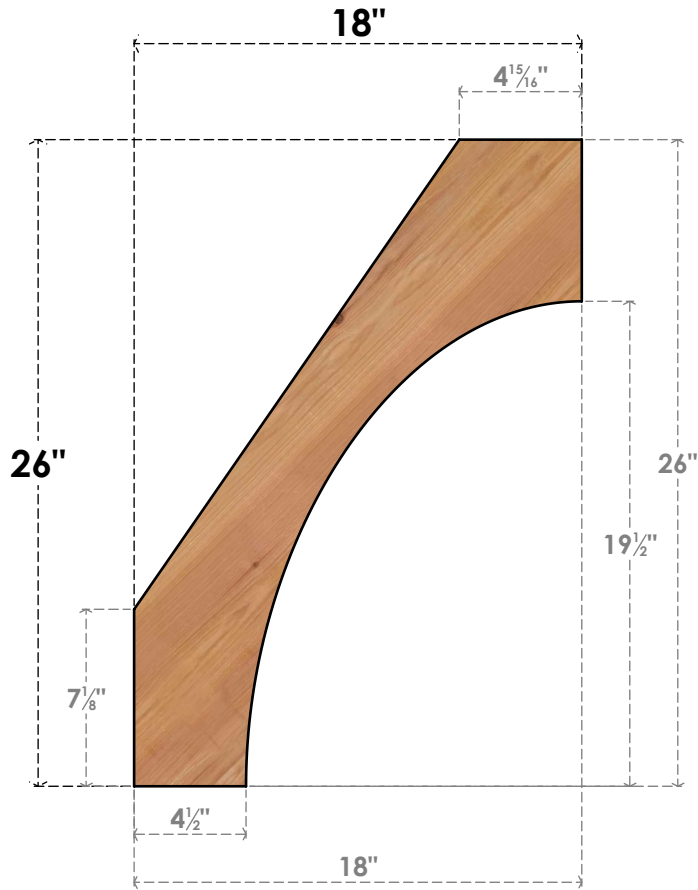

BRC06X18X26WTLOOSWR

5 1/2"W X 18"D X 26"H WESTLAKE SMOOTH BRACE, WESTERN RED CEDAR

SIDE

FRONT

EKENA MILLWORK
 2300 WEST MAIN ST.
 CLARKSVILLE, TX 75426
 TOLL FREE: 866-607-0453
 WWW.EKENAMILLWORK.COM

NOTES