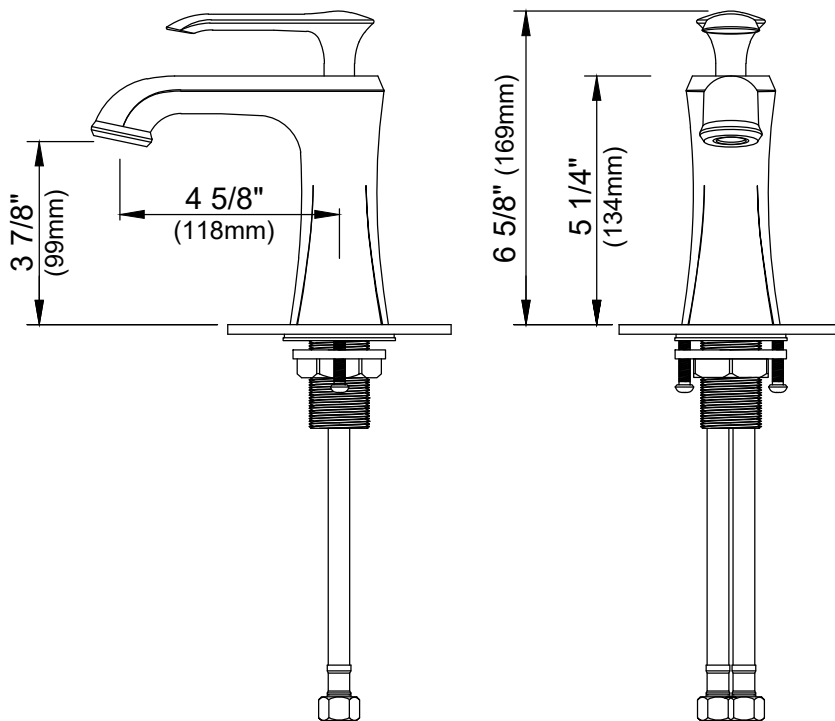

Finishes Available

MODEL	FINISH
KBF410C	Chrome
KBF410MB	Matte Black
KBF410SS	Stainless Steel
KBF410ORB	Oil Rubbed Bronze