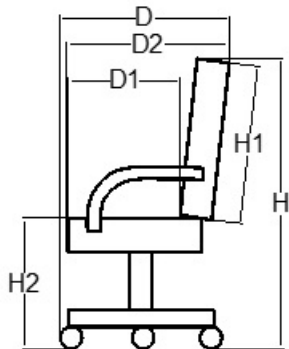

# FULL CHAIR DIMENSION(inch)

ARM.O.W	23.82
ARM.I.W1	20.67
SEAT.W3	19.69
SEAT.H2	18.70-21.65
SEAT.D1	19.09 腰前18.11
BACK.W2	19.69
BACK.H1	24.41
D2	25.59
ARM.H3	25.31-28.27

OVERALL SIZE  
(D\*W\*H)

D29.72\*W23.82\*H39.57-42.52