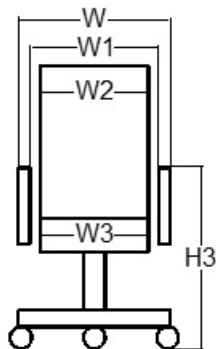

# FULL CHAIR DIMENSION(inch)

ARM.O.W	23.82
ARM.I.W1	20.67
SEAT.W3	19.69
SEAT.H2	18.70-21.65
SEAT.D1	19.09 腰前18.11
BACK.W2	19.69
BACK.H1	24.41
D2	25.59
ARM.H3	25.31-28.27

OVERALL SIZE  
(D\*W\*H)

D29.72\*W23.82\*H39.57-42.52