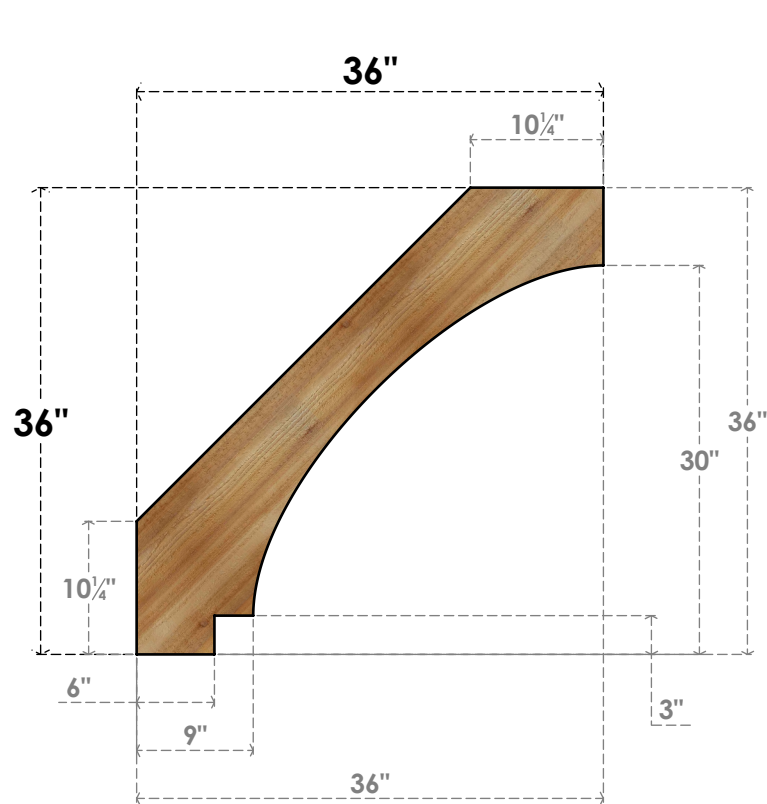

BRC04X36X36IMP00RWR

4"W X 36"D X 36"H IMPERIAL ROUGH SAWN BRACE, WESTERN RED CEDAR

SIDE

FRONT

EKENA MILLWORK
2300 WEST MAIN ST.
CLARKSVILLE, TX 75426
TOLL FREE: 866-607-0453
WWW.EKENAMILLWORK.COM

NOTES

1. INSTALLATION TO BE COMPLETED IN ACCORDANCE WITH MANUFACTURER'S SPECIFICATIONS.
2. DRAWING MAY NOT BE TO SCALE
3. THIS DRAWING IS INTENDED FOR DESIGN AND PLANNING PURPOSES ONLY.
4. ALL INFORMATION CONTAINED HEREIN WAS CURRENT AT THE TIME OF DEVELOPMENT BUT MUST BE REVIEWED AND APPROVED BY THE PRODUCT MANUFACTURER TO BE CONSIDERED ACCURATE.
5. PRODUCTS ARE NOT KILN DRIED. THIS ITEM IS UNIQUE AND WILL CONTAIN THE NATURAL VARIATIONS THAT THE WOOD SPECIES OFFERS. THIS MAY RESULT IN VARIATIONS UP TO 1/4"