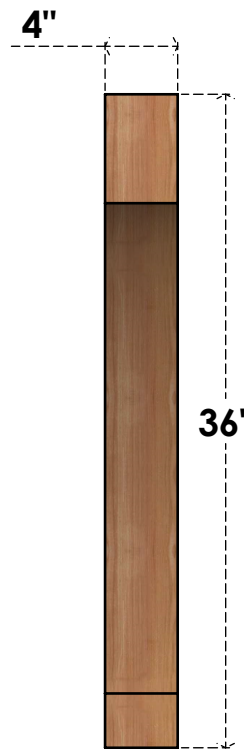

BRC04X36X36IMP00RWR

4"W X 36"D X 36"H IMPERIAL ROUGH SAWN BRACE, WESTERN RED CEDAR

SIDE

FRONT

EKENA MILLWORK
2300 WEST MAIN ST.
CLARKSVILLE, TX 75426
TOLL FREE: 866-607-0453
WWW.EKENAMILLWORK.COM

NOTES

1. INSTALLATION TO BE COMPLETED IN ACCORDANCE WITH MANUFACTURER'S SPECIFICATIONS.
2. DRAWING MAY NOT BE TO SCALE
3. THIS DRAWING IS INTENDED FOR DESIGN AND PLANNING PURPOSES ONLY.
4. ALL INFORMATION CONTAINED HEREIN WAS CURRENT AT THE TIME OF DEVELOPMENT BUT MUST BE REVIEWED AND APPROVED BY THE PRODUCT MANUFACTURER TO BE CONSIDERED ACCURATE.
5. PRODUCTS ARE NOT KILN DRIED. THIS ITEM IS UNIQUE AND WILL CONTAIN THE NATURAL VARIATIONS THAT THE WOOD SPECIES OFFERS. THIS MAY RESULT IN VARIATIONS UP TO 1/4"