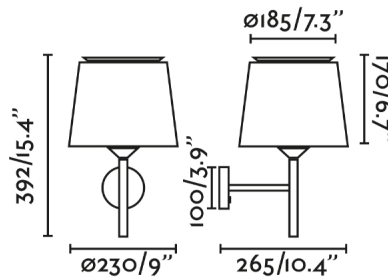

SAVOY is a white wall lamp with textile white shade of indoor lamps designed by Isaac Piñeiro. Their structure is characterized by the arch located on the upper part where the light is reflected, creating a pretty reflection.