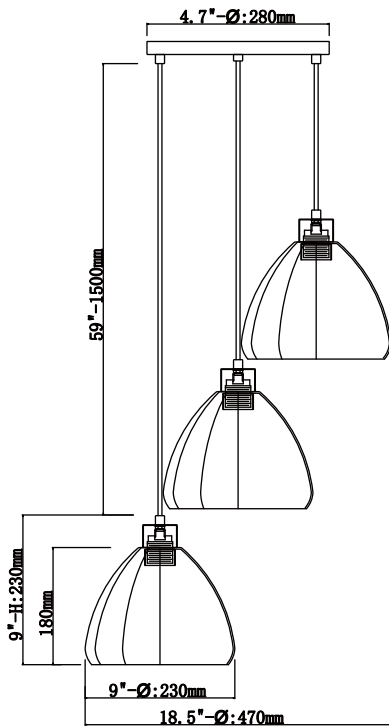

## STEP BY STEP INSTRUCTIONS

### PRODUCT DEMENSION

**Bulb Base**  
E26

**Finish Type** Chrome

**Material**  
Metal, Glass

**Max Watts Per Bulb**  
60 Watt

**Input Voltage**  
120VAC 60Hz

**Number of Bulbs**  
3

**Bulbs Included**  
No

**Product Dimensions**  
18.5"L x 18.5"W x 69.1"H