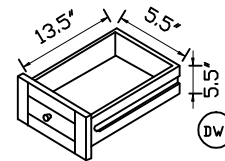

Front view

Side view

Top view

Back view

Drawer Interior Size

		Finish	antique beige	Mirror type	N/A	Beveled glass	N/A	Frame material	Solid wood and MDF
Solid wood construction	Solid wood legs	Drawers Included	YES	Number of Drawers	6	Joinery Type	French Dovetail	Drawer railing	Metal
Drawer Width (in)	8-3/8"	Drawer Depth (in)	14"	Drawer Height (in)	6-3/8"	Shelves	YES	Number of Shelves	1
Doors included	Yes	Number of Doors	2	Finished Back	Yes	Hardware finish	Antique bronze	Assembly	yes
Countertop included	Yes	Countertop material	Marble	Number of Sinks accommodated	1	Sink material	Porcelain	Sink Width	15.25"
Sink Depth	11"	Sink height	7	Sink hole size	1.75	Mounting type	free-standing	Backsplash	No
Backsplash Width	N/A	Backsplash Depth	N/A	Backsplash Height	N/A	Drain assembly included	NO	Faucet included	NO
Faucet type	NO	Faucet hole size	1.5	Faucet hole spacing	8"3 Holes	Product Width	42	Product Depth	21.5
Product Height	35	Package LENGTH (inches)	46.0	Packaged WIDTH (inches)	25.0	Packaged Height (inches)	33.00	Package Weight (lbs)	180
Product Weight	163	Shipment Type	LTL	Table/Desk: top width	21.5	Table/Desk top finish	White with occasional coffee color vein	glass top tempered	N/A
table top maximum weight	100 lbs	Table:seating capacity	1	upholstery color	N/A	upholstery pattern	N/A	cushion material	N/A
base finish	Light Beige	powder coated finish	NO	base material	MDF	top material	Marble	wood species	Birch
tip over restraint strap	NO	shape of top	Rectangle	lift top	NO	shelf material	MDF	adjustable shelves	YES
Drawer Handle designs	Knobs	safety stop	Yes	felt lined drawers	NO	drawer glide extension	Full extension	drawer glide material	Metal
drawer dividers	N/A	Drawer Interior finish	Light Beige	Ball Bearing Glides	N/A	soft close drawer glides	yes	Number of cabinets	1
shelf width (in)	18-1/4"	shelf depth (in)	15-7/8"	shelf height (in)	8"	Shelf thickness	1/2"	Any certification (CARB/TSCA VI) ?	Yes
California Proposition 65 warning required	YES	Drawer Interior Width (in)	5.5	Drawer Interior Depth (in)	13.5	Drawers Interior Height (in)	5.5	cabinet interior width	18-1/4"
cabinet interior depth	16-7/8"	cabinet interior height	19"	leg width	2.375"	leg depth	2.375"	leg height	5.75"
gloss finish	No	stackable	NO	leg design	Straight legs	Armoires: ring slots	N/A	Armoires: hooks	N/A
armoires: mirror dimensions	N/A	door thickness	1/2"	false drawers?	NO	Vanity countertop edge style	Straight	# of faucet holes	3