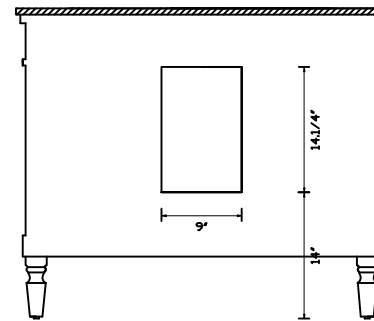

Front view

Side view

Top view

Back view

Drawer Interior Size

		Finish	antique beige	Mirror type	N/A	Beveled glass	N/A	Frame material	Solid wood and MDF
Solid wood construction	Solid wood legs	Drawers Included	YES	Number of Drawers	6	Joinery Type	French Dovetail	Drawer railing	Metal
Drawer Width (in)	8-3/8"	Drawer Depth (in)	14"	Drawer Height (in)	6-3/8"	Shelves	YES	Number of Shelves	1
Doors included	Yes	Number of Doors	2	Finished Back	Yes	Hardware finish	Antique bronze	Assembly	yes
Countertop included	Yes	Countertop material	Marble	Number of Sinks accommodated	1	Sink material	Porcelain	Sink Width	15.25"
Sink Depth	11"	Sink height	7	Sink hole size	1.75	Mounting type	free-standing	Backsplash	No
Backsplash Width	N/A	Backsplash Depth	N/A	Backsplash Height	N/A	Drain assembly included	NO	Faucet included	NO
Faucet type	NO	Faucet hole size	1.5	Faucet hole spacing	8"3 Holes	Product Width	42	Product Depth	21.5
Product Height	35	Package LENGTH (inches)	46.0	Packaged WIDTH (inches)	25.0	Packaged Height (inches)	33.00	Package Weight (lbs)	180
Product Weight	163	Shipment Type	LTL	Table/Desk: top width	21.5	Table/Desk top finish	White with occasional coffee color vein	glass top tempered	N/A
table top maximum weight	100 lbs	Table:seating capacity	1	upholstery color	N/A	upholstery pattern	N/A	cushion material	N/A
base finish	Light Beige	powder coated finish	NO	base material	MDF	top material	Marble	wood species	Birch
tip over restraint strap	NO	shape of top	Rectangle	lift top	NO	shelf material	MDF	adjustable shelves	YES
Drawer Handle designs	Knobs	safety stop	Yes	felt lined drawers	NO	drawer glide extension	Full extension	drawer glide material	Metal
drawer dividers	N/A	Drawer Interior finish	Light Beige	Ball Bearing Glides	N/A	soft close drawer glides	yes	Number of cabinets	1
shelf width (in)	18-1/4"	shelf depth (in)	15-7/8"	shelf height (in)	8"	Shelf thickness	1/2"	Any certification (CARB/TSCA VI) ?	Yes
California Proposition 65 warning required	YES	Drawer Interior Width (in)	5.5	Drawer Interior Depth (in)	13.5	Drawers Interior Height (in)	5.5	cabinet interior width	18-1/4"
cabinet interior depth	16-7/8"	cabinet interior height	19"	leg width	2.375"	leg depth	2.375"	leg height	5.75"
gloss finish	No	stackable	NO	leg design	Straight legs	Armoires: ring slots	N/A	Armoires: hooks	N/A
armoires: mirror dimensions	N/A	door thickness	1/2"	false drawers?	NO	Vanity countertop edge style	Straight	# of faucet holes	3