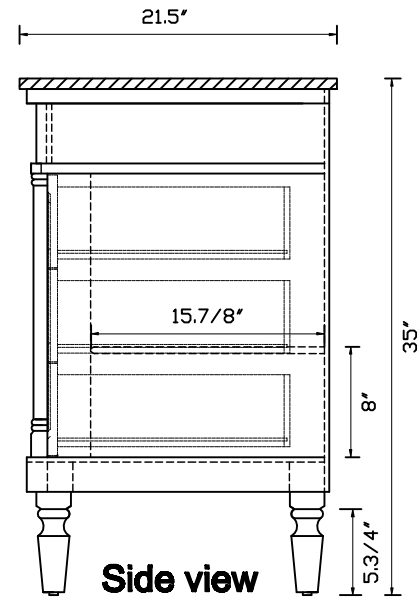

Front view

Side view

Top view

Back view

Drawer Interior Size

		Finish	antique beige	Mirror type	N/A	Beveled glass	N/A	Frame material	Solid wood and MDF
Solid wood construction	Solid wood legs	Drawers Included	YES	Number of Drawers	6	Joinery Type	French Dovetail	Drawer railing	Metal
Drawer Width (in)	8-3/8"	Drawer Depth (in)	14"	Drawer Height (in)	6-3/8"	Shelves	YES	Number of Shelves	1
Doors included	Yes	Number of Doors	2	Finished Back	Yes	Hardware finish	Antique bronze	Assembly	yes
Countertop included	Yes	Countertop material	Marble	Number of Sinks accommodated	1	Sink material	Porcelain	Sink Width	15.25"
Sink Depth	11"	Sink height	7	Sink hole size	1.75	Mounting type	free-standing	Backsplash	No
Backsplash Width	N/A	Backsplash Depth	N/A	Backsplash Height	N/A	Drain assembly included	NO	Faucet included	NO
Faucet type	NO	Faucet hole size	1.5	Faucet hole spacing	8"3 Holes	Product Width	42	Product Depth	21.5
Product Height	35	Package LENGTH (inches)	46.0	Packaged WIDTH (inches)	25.0	Packaged Height (inches)	33.00	Package Weight (lbs)	180
Product Weight	163	Shipment Type	LTL	Table/Desk: top width	21.5	Table/Desk top finish	White with occasional coffee color vein	glass top tempered	N/A
table top maximum weight	100 lbs	Table:seating capacity	1	upholstery color	N/A	upholstery pattern	N/A	cushion material	N/A
base finish	Light Beige	powder coated finish	NO	base material	MDF	top material	Marble	wood species	Birch
tip over restraint strap	NO	shape of top	Rectangle	lift top	NO	shelf material	MDF	adjustable shelves	YES
Drawer Handle designs	Knobs	safety stop	Yes	felt lined drawers	NO	drawer glide extension	Full extension	drawer glide material	Metal
drawer dividers	N/A	Drawer Interior finish	Light Beige	Ball Bearing Glides	N/A	soft close drawer glides	yes	Number of cabinets	1
shelf width (in)	18-1/4"	shelf depth (in)	15-7/8"	shelf height (in)	8"	Shelf thickness	1/2"	Any certification (CARB/TSCA VI) ?	Yes
California Proposition 65 warning required	YES	Drawer Interior Width (in)	5.5	Drawer Interior Depth (in)	13.5	Drawers Interior Height (in)	5.5	cabinet interior width	18-1/4"
cabinet interior depth	16-7/8"	cabinet interior height	19"	leg width	2.375"	leg depth	2.375"	leg height	5.75"
gloss finish	No	stackable	NO	leg design	Straight legs	Armoires: ring slots	N/A	Armoires: hooks	N/A
armoires: mirror dimensions	N/A	door thickness	1/2"	false drawers?	NO	Vanity countertop edge style	Straight	# of faucet holes	3