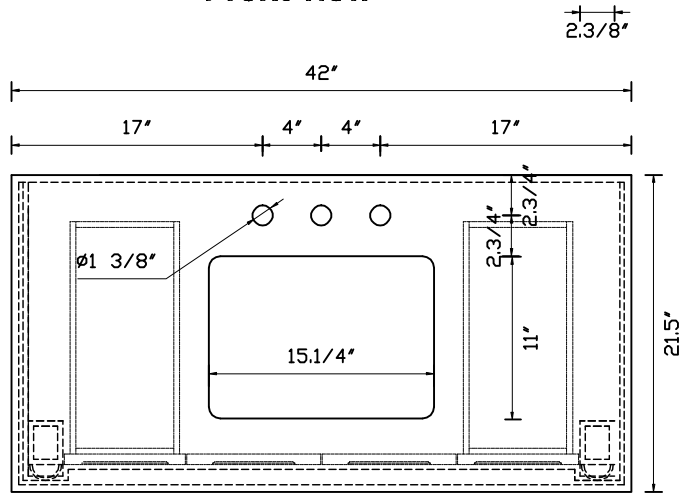

Front view

Side view

Top view

Back view

Drawer Interior Size

		Finish	antique beige	Mirror type	N/A	Beveled glass	N/A	Frame material	Solid wood and MDF
Solid wood construction	Solid wood legs	Drawers Included	YES	Number of Drawers	6	Joinery Type	French Dovetail	Drawer railing	Metal
Drawer Width (in)	8-3/8"	Drawer Depth (in)	14"	Drawer Height (in)	6-3/8"	Shelves	YES	Number of Shelves	1
Doors included	Yes	Number of Doors	2	Finished Back	Yes	Hardware finish	Antique bronze	Assembly	yes
Countertop included	Yes	Countertop material	Marble	Number of Sinks accommodated	1	Sink material	Porcelain	Sink Width	15.25"
Sink Depth	11"	Sink height	7	Sink hole size	1.75	Mounting type	free-standing	Backsplash	No
Backsplash Width	N/A	Backsplash Depth	N/A	Backsplash Height	N/A	Drain assembly included	NO	Faucet included	NO
Faucet type	NO	Faucet hole size	1.5	Faucet hole spacing	8"3 Holes	Product Width	42	Product Depth	21.5
Product Height	35	Package LENGTH (inches)	46.0	Packaged WIDTH (inches)	25.0	Packaged Height (inches)	33.00	Package Weight (lbs)	180
Product Weight	163	Shipment Type	LTL	Table/Desk: top width	21.5	Table/Desk top finish	White with occasional coffee color vein	glass top tempered	N/A
table top maximum weight	100 lbs	Table:seating capacity	1	upholstery color	N/A	upholstery pattern	N/A	cushion material	N/A
base finish	Light Beige	powder coated finish	NO	base material	MDF	top material	Marble	wood species	Birch
tip over restraint strap	NO	shape of top	Rectangle	lift top	NO	shelf material	MDF	adjustable shelves	YES
Drawer Handle designs	Knobs	safety stop	Yes	felt lined drawers	NO	drawer glide extension	Full extension	drawer glide material	Metal
drawer dividers	N/A	Drawer Interior finish	Light Beige	Ball Bearing Glides	N/A	soft close drawer glides	yes	Number of cabinets	1
shelf width (in)	18-1/4"	shelf depth (in)	15-7/8"	shelf height (in)	8"	Shelf thickness	1/2"	Any certification (CARB/TSCA VI) ?	Yes
California Proposition 65 warning required	YES	Drawer Interior Width (in)	5.5	Drawer Interior Depth (in)	13.5	Drawers Interior Height (in)	5.5	cabinet interior width	18-1/4"
cabinet interior depth	16-7/8"	cabinet interior height	19"	leg width	2.375"	leg depth	2.375"	leg height	5.75"
gloss finish	No	stackable	NO	leg design	Straight legs	Armoires: ring slots	N/A	Armoires: hooks	N/A
armoires: mirror dimensions	N/A	door thickness	1/2"	false drawers?	NO	Vanity countertop edge style	Straight	# of faucet holes	3