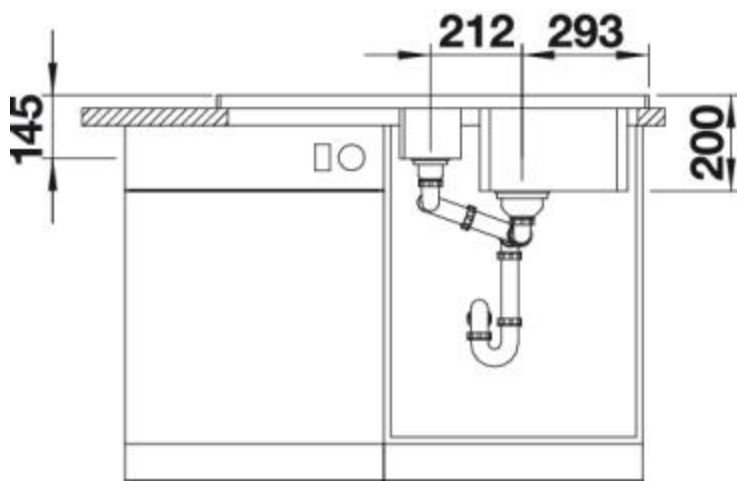

## Details

---

Top View

Side View

Front View

Scope of supply

---

with 3 1/2" basket strainer waste, 1 1/2" non close basket strainer waste

## Design tips

---

Cabinet Width: 60 cm  
Bowl depth: 210 mm / 120 mm

Cut out size: 950 x 460

Universal handing