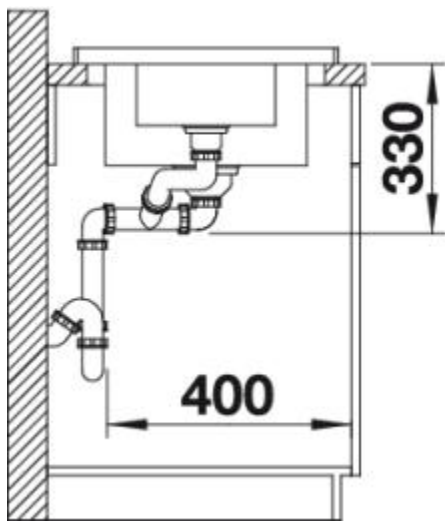

## Details

---

Top View

Side View

Front View

Scope of supply

---

with 3 1/2" basket strainer waste, 1 1/2" non close basket strainer waste

## Design tips

---

Cabinet Width: 60 cm  
Bowl depth: 210 mm / 120 mm

Cut out size: 950 x 460

Universal handing