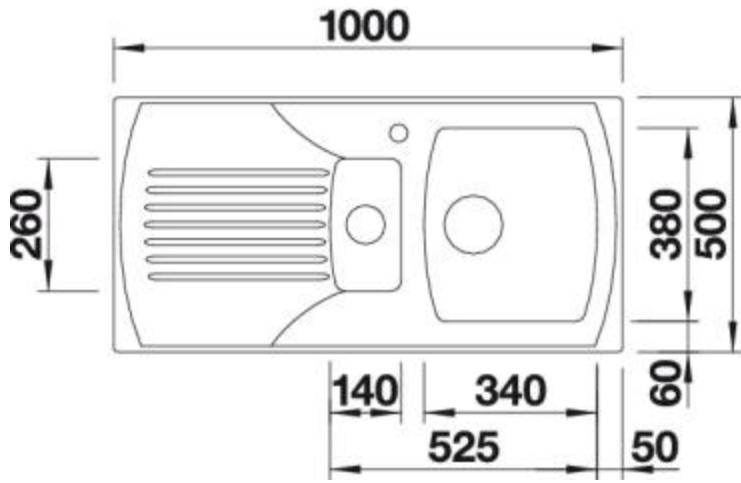

### Available colours

crystal white  
glossy

Ceramic

reversible

Item No. BL452660

## Details

---

Top View

Side View

Front View

Scope of supply

---

with 3 1/2" basket strainer waste, 1 1/2" non close basket strainer waste

## Design tips

---

Cabinet Width: 60 cm  
Bowl depth: 210 mm / 120 mm

Cut out size: 950 x 460

Universal handing