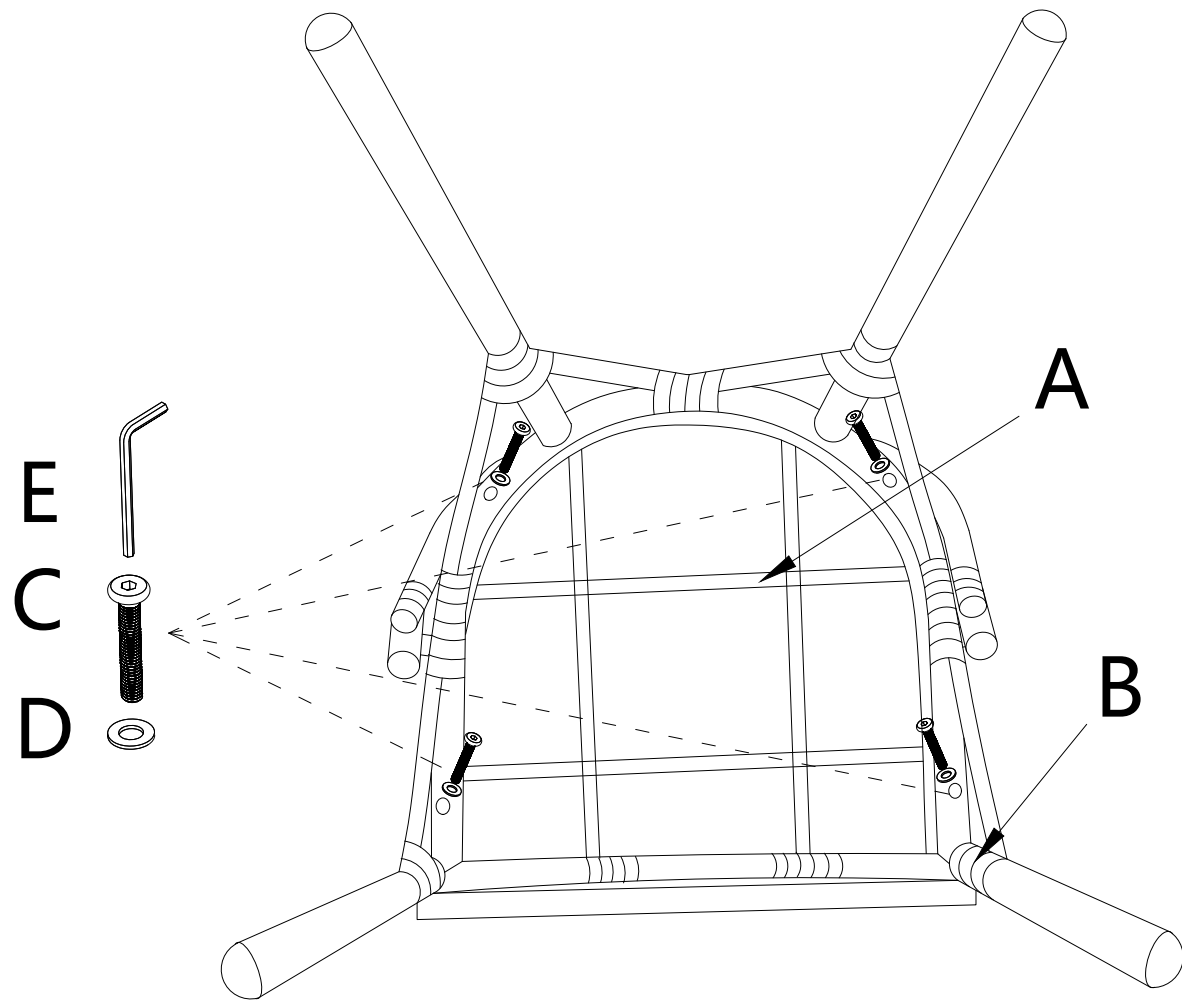

### Hardware List

LABEL		DESCRIPTION	QTY
C	 M6*40	Bolt	4
D	 M6	Washer	4
D	 M6	Hex wrench	1

ATTENTION:  
DO NOT tighten screws completely until assembly is completed;

1

CxP4CS  
M6\*30(MM)

Dx4PCS  
M6

2

Cx4CS  
M6\*30(MM)