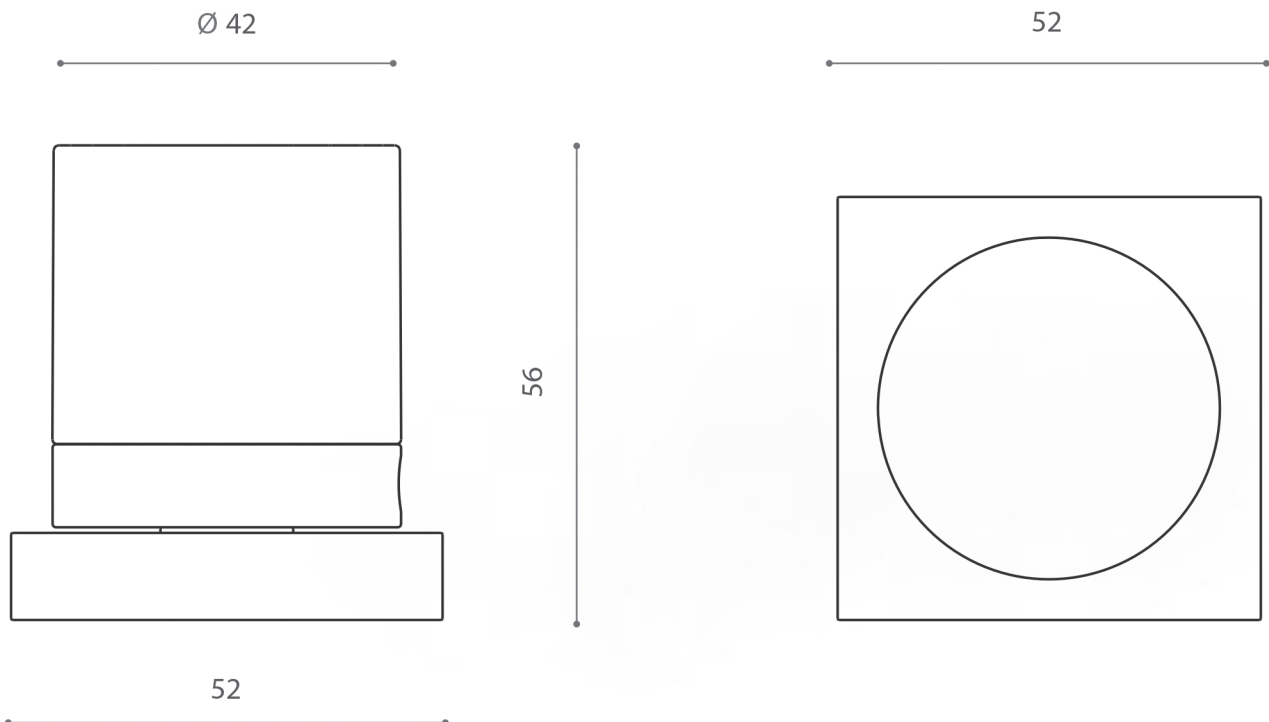

Model: KNO-MIR-GLD
Category: Door Knob
Material: Crystal
Dimensions: 2"(L) x 2"(W) x 2.2"(H)

Description: Luxury crystal door knob in gold finish.

*Numbers are in millimeters

ASSEMBLY INSTRUCTIONS

PASSAGE