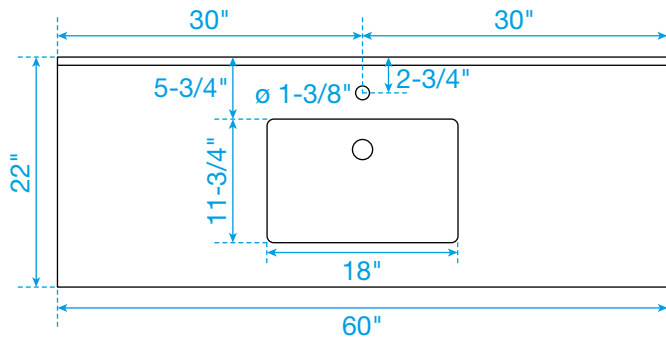

WYNDHAM COLLECTION

TOP VIEW OF VANITY CABINET

*Note: Due to high probability of breakage, the backsplash comes in two pieces, cut from the same piece. All measurements are $\pm 1/4"$.

WC-9292-60-SGL
Quartz

WYNDHAM COLLECTION

Note: Side splash is reversible. Due to high probability of breakage, the backsplash comes in two pieces, cut from the same piece. All measurements are $\pm 1/4\text{"}$.

WC-QC1-60-SGL-TOP