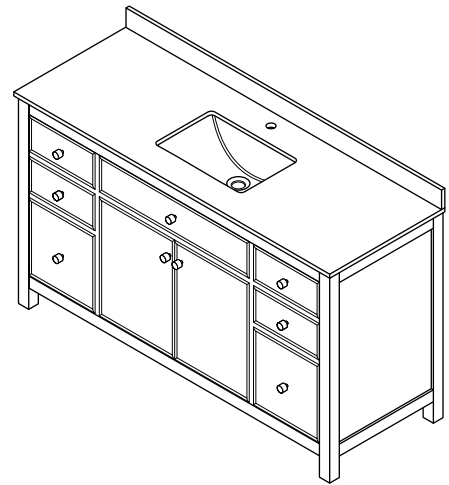

WYNDHAM COLLECTION

TOP VIEW OF VANITY CABINET

*Note: Due to high probability of breakage, the backsplash comes in two pieces, cut from the same piece. All measurements are $\pm 1/4"$.

WC-9292-60-SGL
Quartz

WYNDHAM COLLECTION

Note: Side splash is reversible. Due to high probability of breakage, the backsplash comes in two pieces, cut from the same piece. All measurements are $\pm 1/4\text{"}$.

WC-QC1-60-SGL-TOP