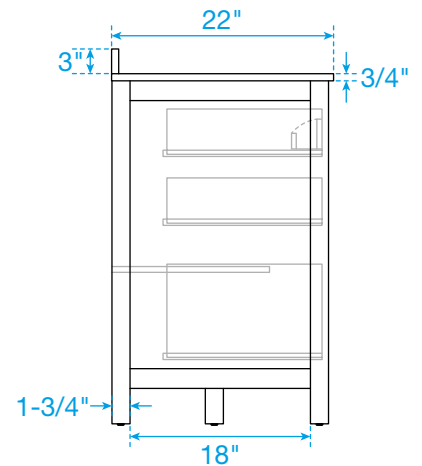

WYNDHAM COLLECTION

TOP VIEW OF VANITY CABINET

*Note: Due to high probability of breakage, the backsplash comes in two pieces, cut from the same piece. All measurements are $\pm 1/4"$.

WC-9292-60-SGL
Quartz

WYNDHAM COLLECTION

Note: Side splash is reversible. Due to high probability of breakage, the backsplash comes in two pieces, cut from the same piece. All measurements are $\pm 1/4\text{"}$.

WC-QC1-60-SGL-TOP