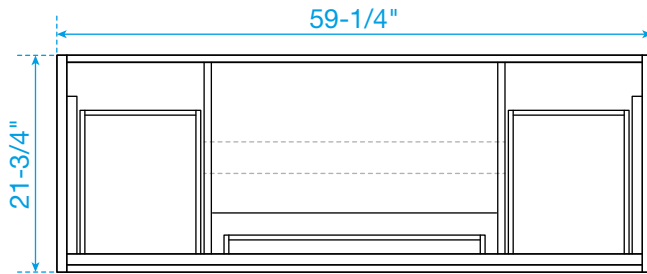

WYNDHAM COLLECTION

TOP VIEW OF VANITY CABINET

*Note: Due to high probability of breakage, the backsplash comes in two pieces, cut from the same piece. All measurements are $\pm 1/4"$.

WC-9292-60-SGL
Quartz

WYNDHAM COLLECTION

Note: Side splash is reversible. Due to high probability of breakage, the backsplash comes in two pieces, cut from the same piece. All measurements are $\pm 1/4\text{"}$.

WC-QC1-60-SGL-TOP