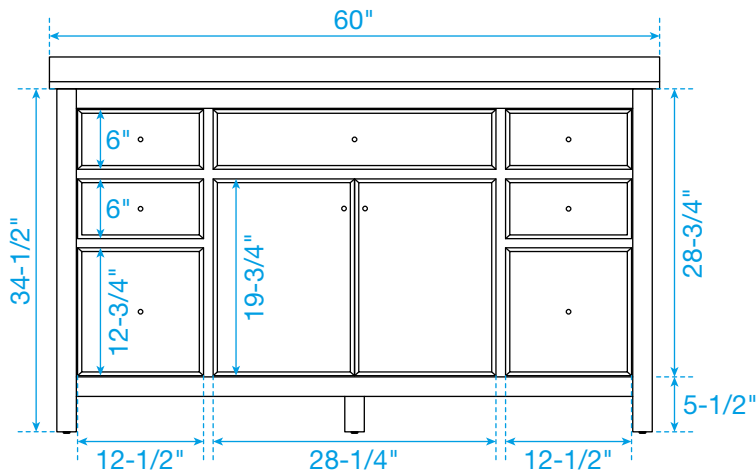

WYNDHAM COLLECTION

TOP VIEW OF VANITY CABINET

*Note: Due to high probability of breakage, the backsplash comes in two pieces, cut from the same piece. All measurements are $\pm 1/4"$.

WC-9292-60-SGL
Quartz

WYNDHAM COLLECTION

Note: Side splash is reversible. Due to high probability of breakage, the backsplash comes in two pieces, cut from the same piece. All measurements are $\pm 1/4\text{"}$.

WC-QC1-60-SGL-TOP