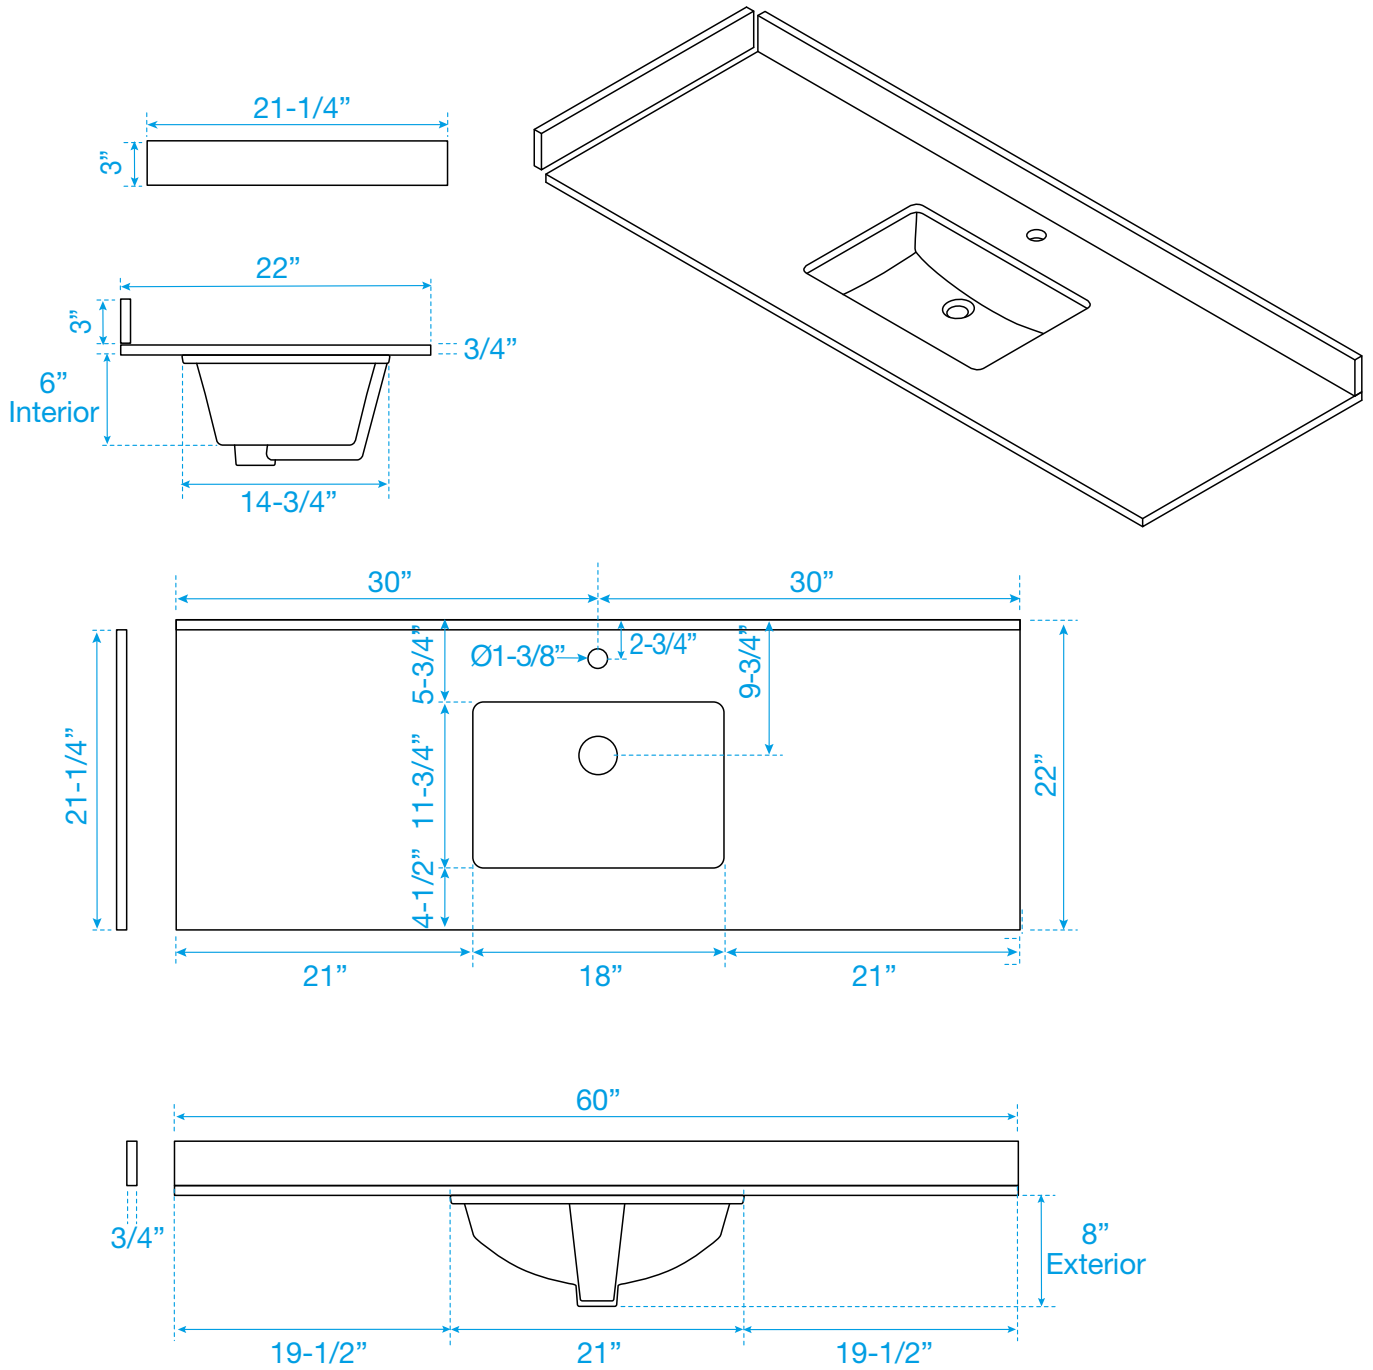

WYNDHAM COLLECTION

TOP VIEW OF VANITY CABINET

*Note: Due to high probability of breakage, the backsplash comes in two pieces, cut from the same piece. All measurements are $\pm 1/4"$.

WC-9292-60-SGL
Quartz

WYNDHAM COLLECTION

Note: Side splash is reversible. Due to high probability of breakage, the backsplash comes in two pieces, cut from the same piece. All measurements are $\pm 1/4\text{"}$.

WC-QC1-60-SGL-TOP