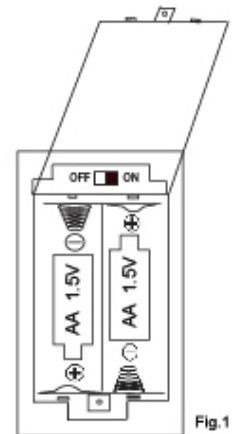

Christmas Wood Blocks – JOY with Gingerbread

DCTT0012

This unit is made for display purposes and is not a toy. Read the following carefully to ensure satisfactory and safe operation of this unit. Carefully remove the product from the packaging so that it does not get damaged. Please keep these instructions for future reference.

FEATURES

1. LED lights illuminate the scene.
2. Cord-free decoration can easily be displayed anywhere indoors.
3. Timer function to preserve battery life (5 hours on, 19 hours off).

OPERATING PROCEDURE

1. Carefully remove all packing materials.
2. Open the battery compartment door at the bottom of the unit.
3. Insert 2 AA batteries with the correct polarity as shown in Fig. 1. Alkaline batteries are strongly recommended for the best performance.
4. Slide the switch to the "ON" position to turn on decoration.
5. To extend battery life slide switch to the "OFF" position when not in use.

TIMER FUNCTION

When the switch is slid to the "ON" position the lights will turn on for approximately 5 hours and then turn off for approximately 19 hours. The 5-hour on and 19-hour off cycle will repeat as long as the switch is left in the "ON" position. If the timer function stops working properly replace the batteries with new ones.