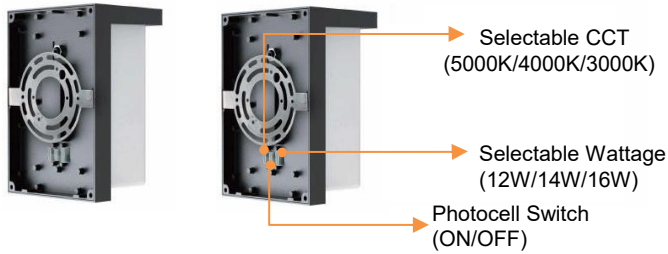

Project Name: _____
 Date: _____ Note: _____

LED Outdoor Wall Sconce

Application: Perfect for indoor and outdoor locations such as decks, front doors, porches, patios, corridors, walkways, or any other common areas.

Dimension

Feature

Specifications

Model		
Wattage	12W-14W-16W	18W-20W-22W
Size	W6"xH8"xD4"	W5"xH14"xD4"
Lumen Output	1742 lm	2619 lm
Input Voltage	AC100-277V 50/60Hz	
CCT	3000K-4000K-5000K Selectable	
Dimming	Non- dimmable	
Beam Angle	125°	
CRI	Ra>80	
Working Temperature	~4°F ~+113°F / ~20°C ~+40°C	
Environment Location	WET LOCATIONS (IP66)	
Lens	White Acrylic	
Life Span	Lumen Maintenance over 70% @ 50,000+ Hours	
Lamp Shell	Oil Rubbed Bronze	
Accessories Option	PC: Photocell Control Pre-Installed (with On/Off Option)	
PCS/BOX	10	10
Master Box Dimension	515mmx32mmx225mm / 20.3"x12.6"x8.9"	515mmx285mmx375mm / 20.3"x11.2"x14.8"
Master Box Weight	6.8KG / 15.21LB	8.3KG / 19.30LB