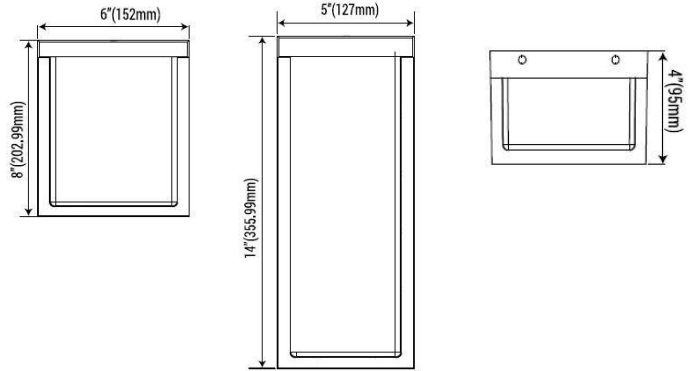

Project Name: _____
 Date: _____ Note: _____

LED Outdoor Wall Sconce

Application: Perfect for indoor and outdoor locations such as decks, front doors, porches, patios, corridors, walkways, or any other common areas.

Dimension

Feature

Specifications

Model		
Wattage	12W-14W-16W	18W-20W-22W
Size	W6"xH8"xD4"	W5"xH14"xD4"
Lumen Output	1742 lm	2619 lm
Input Voltage	AC100-277V 50/60Hz	
CCT	3000K-4000K-5000K Selectable	
Dimming	Non- dimmable	
Beam Angle	125°	
CRI	Ra>80	
Working Temperature	~4°F ~+113°F / ~20°C ~+40°C	
Environment Location	WET LOCATIONS (IP66)	
Lens	White Acrylic	
Life Span	Lumen Maintenance over 70% @ 50,000+ Hours	
Lamp Shell	Oil Rubbed Bronze	
Accessories Option	PC: Photocell Control Pre-Installed (with On/Off Option)	
PCS/BOX	10	10
Master Box Dimension	515mmx32mmx225mm / 20.3"x12.6"x8.9"	515mmx285mmx375mm / 20.3"x11.2"x14.8"
Master Box Weight	6.8KG / 15.21LB	8.3KG / 19.30LB