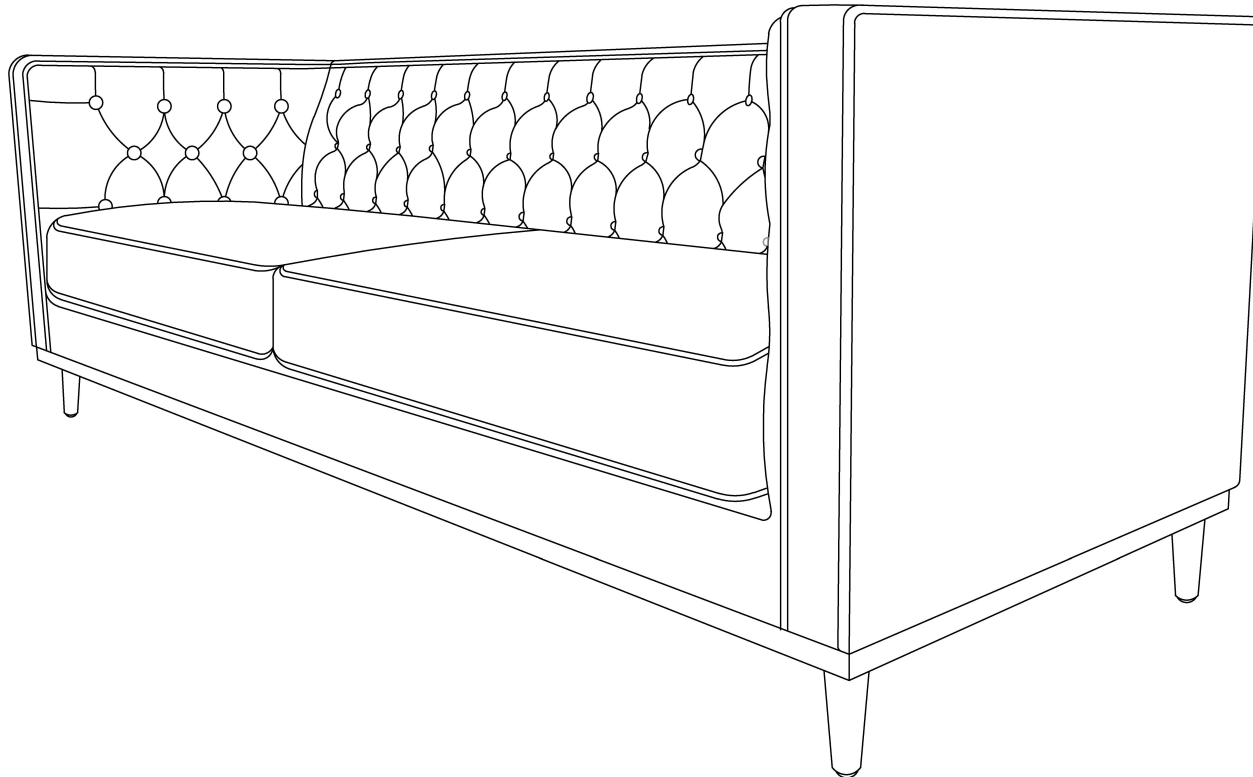

ASSEMBLY INSTRUCTIONS.

FIEL ER OFA PERFORMANCE FABRIC COOL BROWN

THANK YOU FOR YOUR PURCHASE!

PARTS AND HARDWARE.

PARTS LIST

No.	DESCRIPTION	IMAGE	Q'TY
P1	SEAT		1
P2	SEAT CUSHION		2
P3	MIDDLE LEG		1
P4	FRONT/BACK LEG		4

NOTES.

Thank you for purchasing this quality product! Be sure to check all packing material carefully for small part that may have come loose inside the carton during shipping.

CAUTION: The item is heavy, assembly should be performed by two people.