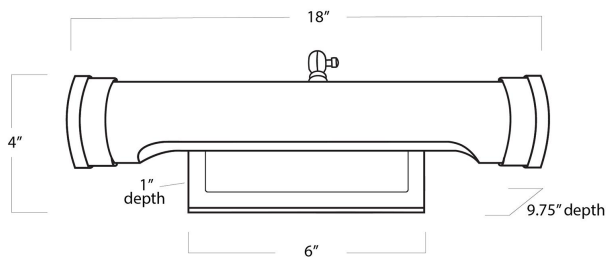

REGINA ANDREW

DETROIT

SPECIFICATION SHEET

Tate Picture Light Medium
15-1177ORB

HEIGHT	4
WIDTH	18
DEPTH	9.75
SHADE DIMS	N/A
SHADE COLOR	N/A
BULB QTY	2
BULB TYPE	T Type Medium Base (E26)
SOCKET	E26 Keyless
WATTAGE	25 Watt Max
WIRING TYPE	Hard Wire or Pinup
BACKPLATE	6 x 4 x 1
JUNCTION BOX	2 in from top, 2 in from bottom, 9 in from side
MATERIAL	Steel
FINISH	Oil Rubbed Bronze
NOTES	N/A
FREIGHT ONLY	No