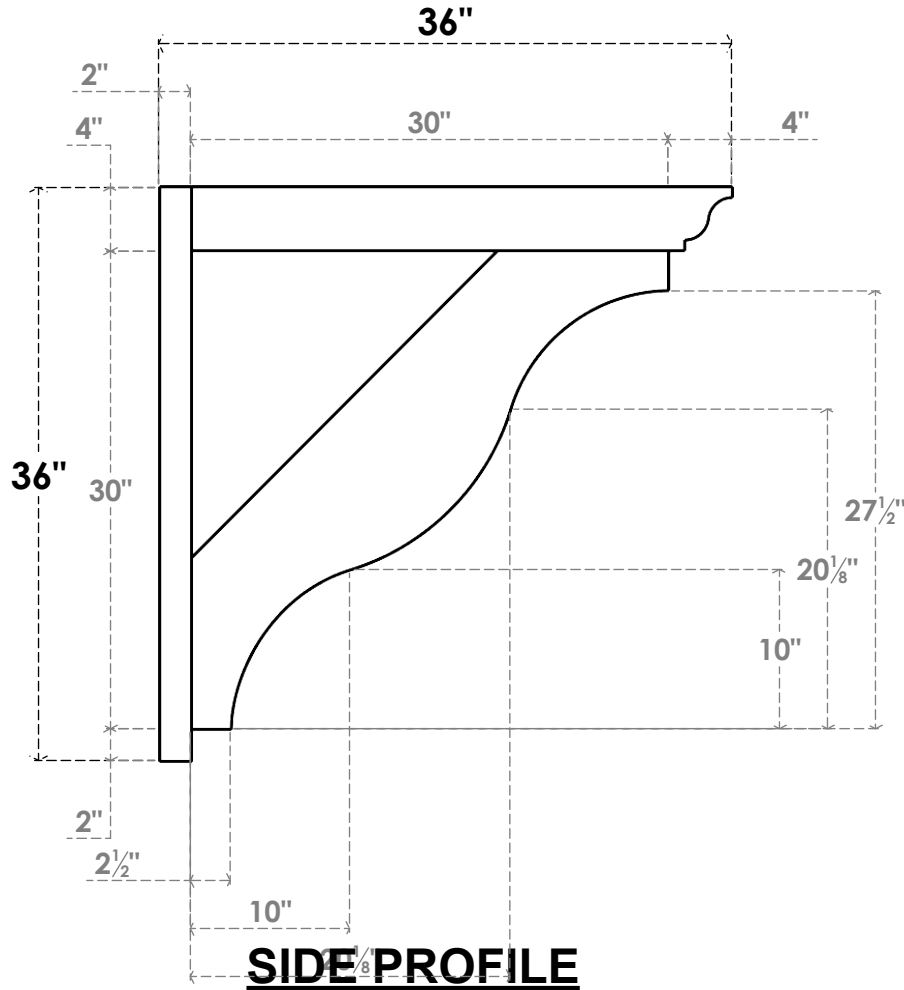

**ITEM NUMBER: OUTUROC040X060X36000X36000X040X020X040FST04RCPR**

4"W TOP X 6"W BACK X 36"D X 36"H X 4"T TOP X 2"T BACK TIMBERTHANE ROUGH CEDAR FUNSTON FAUX WOOD OPEN OUTLOOKER, TRADITIONAL TOP AND BLOCK BACK, 4"W CLOSED BRACE, PRIMED TAN

EKENA MILLWORK  
2300 WEST MAIN ST.  
CLARKSVILLE, TX 75426  
TOLL FREE: 866-607-0453  
WWW.EKENAMILLWORK.COM

**NOTES**

1. INSTALLATION TO BE COMPLETED IN ACCORDANCE WITH MANUFACTURER'S SPECIFICATIONS.
2. DRAWING MAY NOT BE TO SCALE
3. THIS DRAWING IS INTENDED FOR DESIGN AND PLANNING PURPOSES ONLY.
4. ALL INFORMATION CONTAINED HEREIN WAS CURRENT AT THE TIME OF DEVELOPMENT BUT MUST BE REVIEWED AND APPROVED BY THE PRODUCT MANUFACTURER TO BE CONSIDERED ACCURATE.
5. TIMBERTHANE ARCHITECTURAL PRODUCTS ARE MADE FROM HIGH DENSITY URETHANE AND COME FACTORY PRIMED