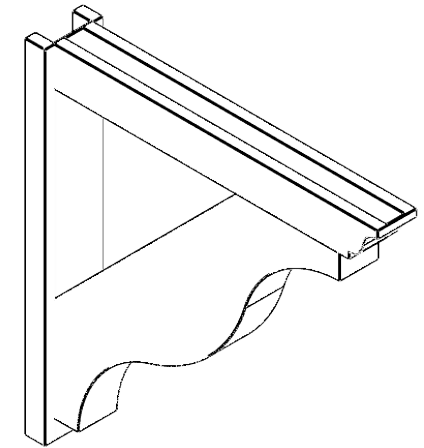

**ITEM NUMBER: OUTUROC040X060X36000X36000X040X020X040FST04RCPR**

4"W TOP X 6"W BACK X 36"D X 36"H X 4"T TOP X 2"T BACK TIMBERTHANE ROUGH CEDAR FUNSTON FAUX WOOD OPEN OUTLOOKER, TRADITIONAL TOP AND BLOCK BACK, 4"W CLOSED BRACE, PRIMED TAN

EKENA MILLWORK  
2300 WEST MAIN ST.  
CLARKSVILLE, TX 75426  
TOLL FREE: 866-607-0453  
WWW.EKENAMILLWORK.COM

**NOTES**

1. INSTALLATION TO BE COMPLETED IN ACCORDANCE WITH MANUFACTURER'S SPECIFICATIONS.
2. DRAWING MAY NOT BE TO SCALE
3. THIS DRAWING IS INTENDED FOR DESIGN AND PLANNING PURPOSES ONLY.
4. ALL INFORMATION CONTAINED HEREIN WAS CURRENT AT THE TIME OF DEVELOPMENT BUT MUST BE REVIEWED AND APPROVED BY THE PRODUCT MANUFACTURER TO BE CONSIDERED ACCURATE.
5. TIMBERTHANE ARCHITECTURAL PRODUCTS ARE MADE FROM HIGH DENSITY URETHANE AND COME FACTORY PRIMED