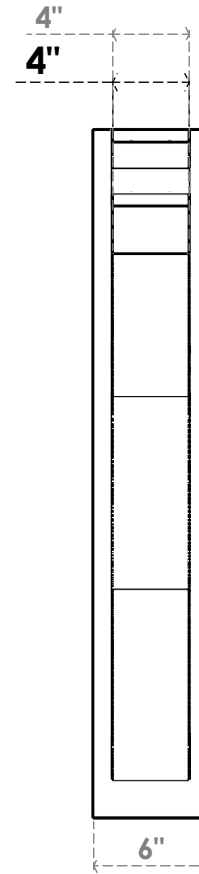

**ITEM NUMBER: OUTUROC040X060X36000X36000X040X020X040FST04RCPR**

4"W TOP X 6"W BACK X 36"D X 36"H X 4"T TOP X 2"T BACK TIMBERTHANE ROUGH CEDAR FUNSTON FAUX WOOD OPEN OUTLOOKER, TRADITIONAL TOP AND BLOCK BACK, 4"W CLOSED BRACE, PRIMED TAN

EKENA MILLWORK  
2300 WEST MAIN ST.  
CLARKSVILLE, TX 75426  
TOLL FREE: 866-607-0453  
WWW.EKENAMILLWORK.COM

**NOTES**

1. INSTALLATION TO BE COMPLETED IN ACCORDANCE WITH MANUFACTURER'S SPECIFICATIONS.
2. DRAWING MAY NOT BE TO SCALE
3. THIS DRAWING IS INTENDED FOR DESIGN AND PLANNING PURPOSES ONLY.
4. ALL INFORMATION CONTAINED HEREIN WAS CURRENT AT THE TIME OF DEVELOPMENT BUT MUST BE REVIEWED AND APPROVED BY THE PRODUCT MANUFACTURER TO BE CONSIDERED ACCURATE.
5. TIMBERTHANE ARCHITECTURAL PRODUCTS ARE MADE FROM HIGH DENSITY URETHANE AND COME FACTORY PRIMED