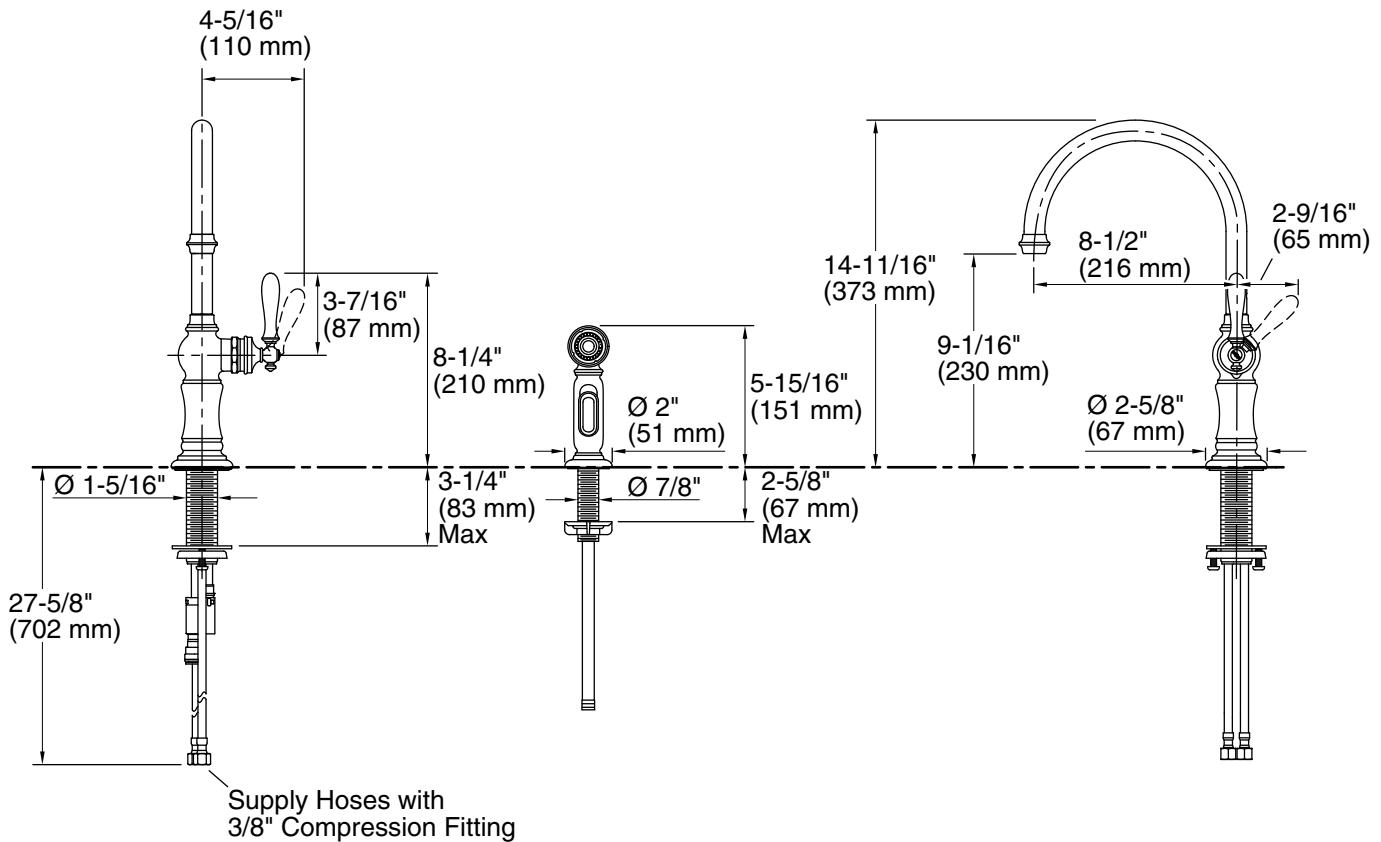

Installation

- For two-hole or four-hole installation (three-hole escutcheon available; sold separately, K-99272)
- Flexible connections for easy installation

Adapters, Rough-in and Extension Kits

1012715	Range: 3-1/4" (83 mm) - 5-3/8" (137 mm)
1030920	Range: 2-5/8" (67 mm) - 3-3/4" (95 mm)

Technical Information

All product dimensions are nominal.

Faucet flow rate: 1.5 gal/min (5.7 l/min)

Spout:

Spout reach: 8-1/2" (216 mm)

Notes

Install this product according to the installation guide.

Meets all local plumbing codes for backflow prevention requirements.