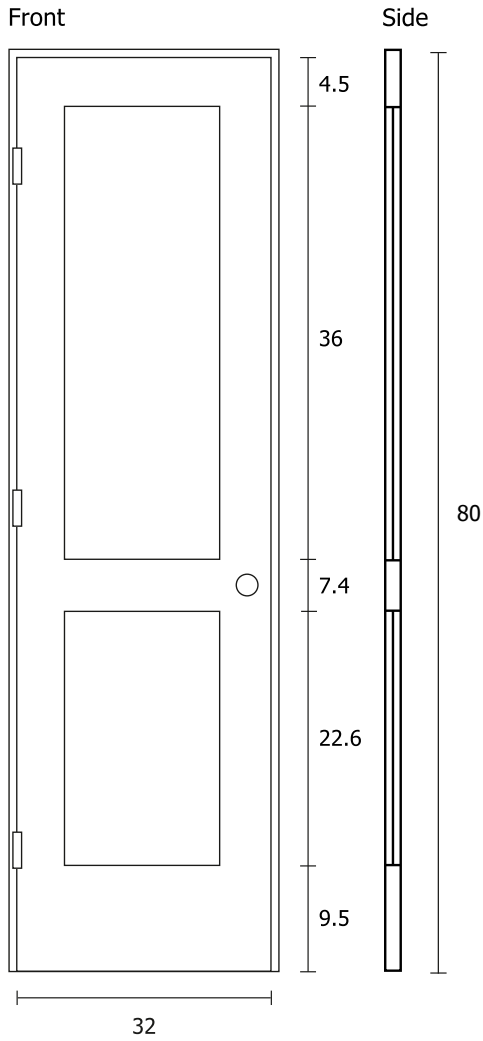

Prehung Door (Double Panel)

SKU# RID-32-80-2W-ORB-RH

Single Prehung Door

SKU Name	RID-32-80-2W-ORB-RH
Style	Double Panel
Material	Composite Wood
Height	80 inches (6/8)
Width	32 inches (2/8)
Thickness	1.375 inches
Framing Type	Prehung
Hinge Color/Finish	Oil Rubbed Bronze
Rough Opening Height	82 inches
Rough Opening Width	34.25 inches