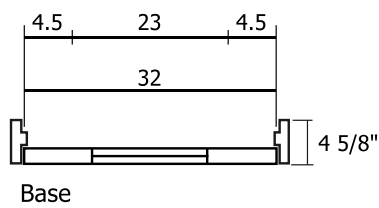

Prehung Door (Double Panel)

SKU# RID-32-80-2W-ORB-RH

Single Prehung Door

SKU Name	RID-32-80-2W-ORB-RH
Style	Double Panel
Material	Composite Wood
Height	80 inches (6/8)
Width	32 inches (2/8)
Thickness	1.375 inches
Framing Type	Prehung
Hinge Color/Finish	Oil Rubbed Bronze
Rough Opening Height	82 inches
Rough Opening Width	34.25 inches