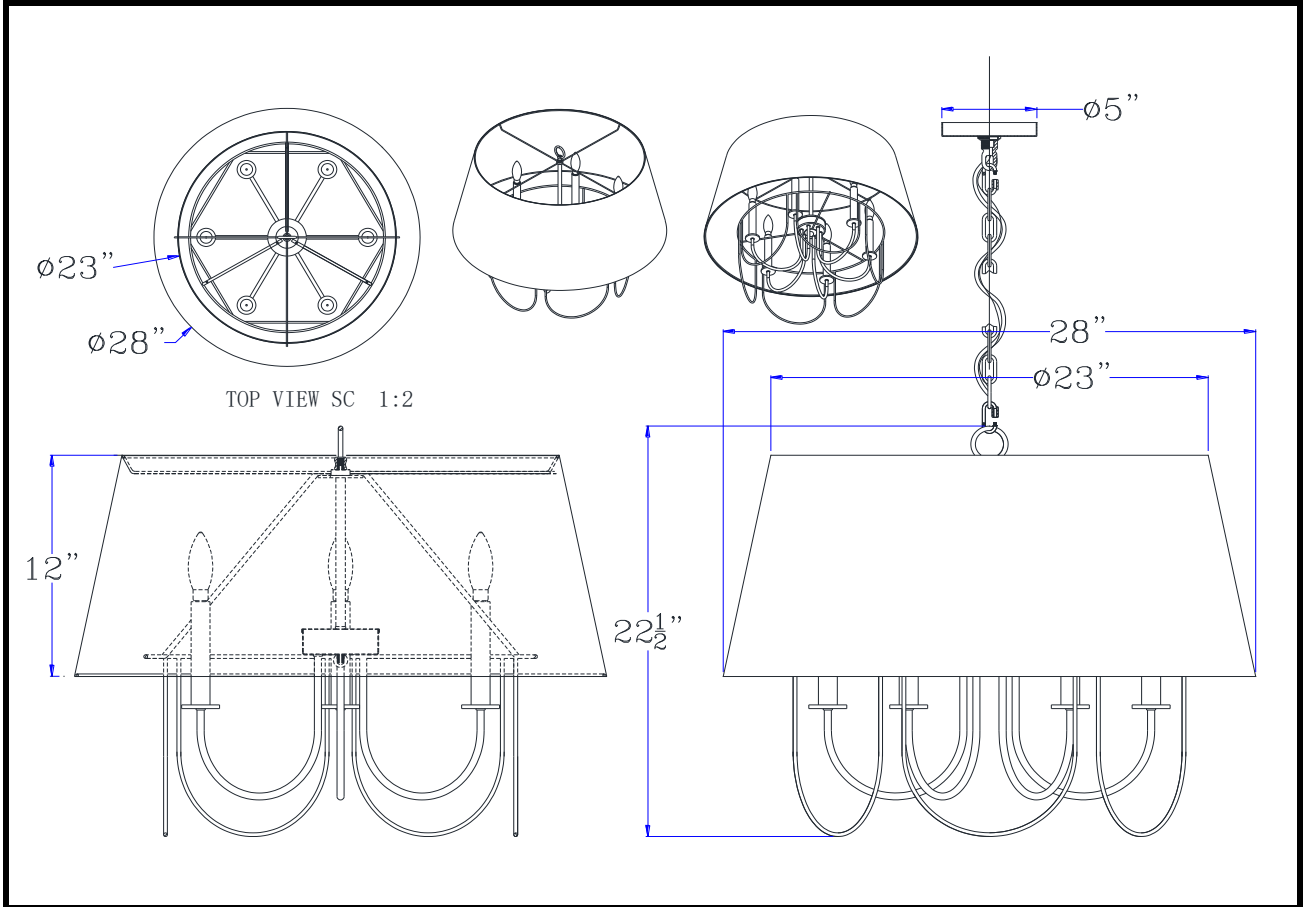

Drawing:

- Description:** 60W x 6 Eupora metal chandelier with burlap shade
- Material:** Metal
- Finish :** Antique Brass / Black
- Height:** 22 1/2"
- Width:** 28"
- Reach:** 28"
- Canopy:** Dia. 5"
- Wattage :** 60W X 6
- Socket :** Candelabra Base (E12)
- Bulb:** Incandescent
- Wire Length:** 10'
- Chain Length:** 6'
- Wire Color:** Gold
- Shade No:**
- Material:** Fabric
- Shade size:** 23" X 28" X 12"