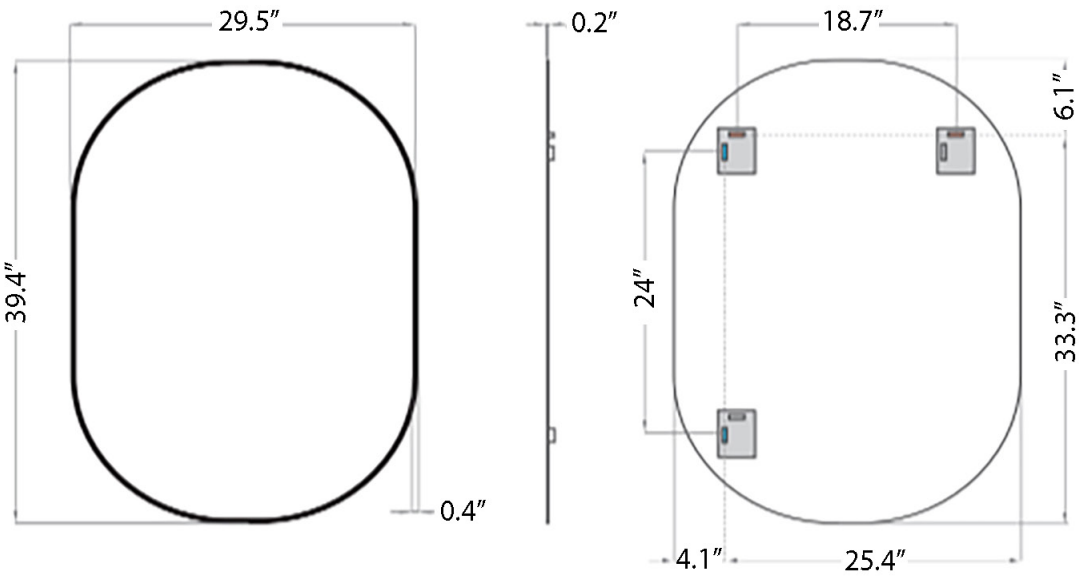

Product Specs Sheets

Cover Page

Solo 75100

Features

- Oval Wall Mirror
- Available with Black or Gold Frame or Frameless
- Frame Thickness: 0.4"
- Reversible
- Mounting Hardware Included
- Made in Spain

SKU# | Option:

- Solo 75100A | Frameless
- Solo 75100BL | Black
- Solo 75100GD | Gold

Finishes:

- Frameless
- Black
- Gold

* WS Bath Collections reserve the right to make revisions without notice to product specifications, dimensions, or information.

Collection Solo	Model Solo 75100	Dimensions Metric <i>1 inch = 2.54 cm</i> <i>1 inch = 25.4 mm</i>	 1051 Lea Drive - Collegeville, PA 19426 Tel. 215 513 9400 - Fax 610 831 0215 www.ws bathcollections.com - info@ws bathcollections.com
---------------------------	------------------------------	--	---

* WS Bath Collections reserve the right to make revisions without notice to product specifications, dimensions, or information.

<p>Collection Solo</p>	<p>Model Solo 75100</p>	<p>Dimensions Metric <i>1 inch = 2.54 cm</i> <i>1 inch = 25.4 mm</i></p>	 <p>1051 Lea Drive - Collegeville, PA 19426 Tel. 215 513 9400 - Fax 610 831 0215 www.ws bathcollections.com - info@ws bathcollections.com</p>
-------------------------------------	--------------------------------------	--	---