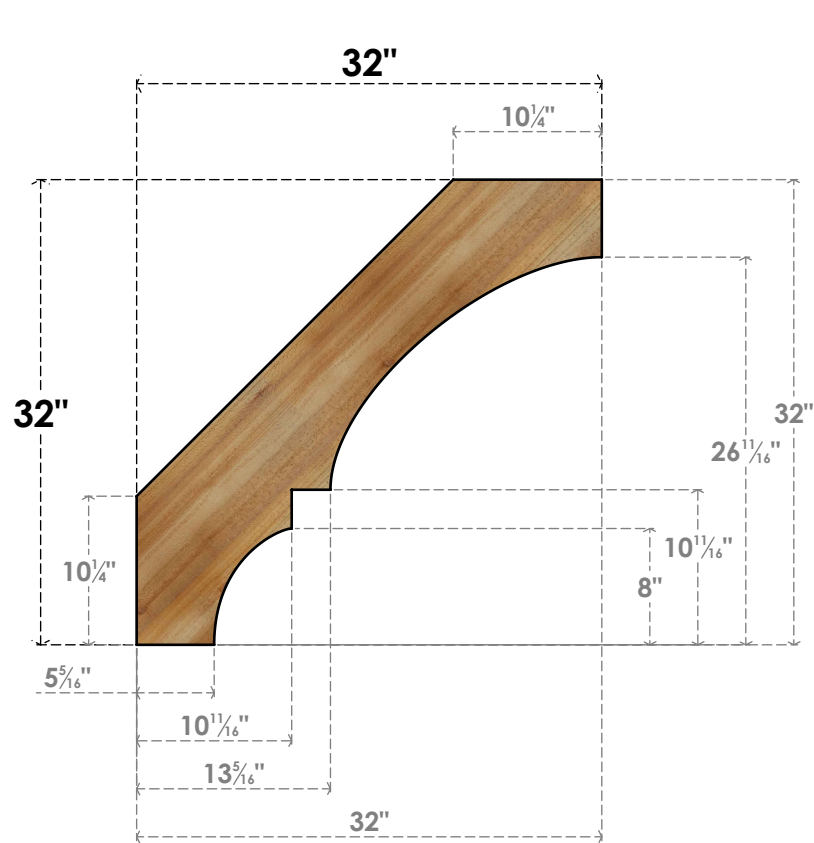

BRC04X32X32BOA00RWR

4"W X 32"D X 32"H BALBOA ROUGH SAWN BRACE, WESTERN RED CEDAR

SIDE

FRONT

EKENA MILLWORK
 2300 WEST MAIN ST.
 CLARKSVILLE, TX 75426
 TOLL FREE: 866-607-0453
 WWW.EKENAMILLWORK.COM

NOTES

1. INSTALLATION TO BE COMPLETED IN ACCORDANCE WITH MANUFACTURER'S SPECIFICATIONS.
2. DRAWING MAY NOT BE TO SCALE
3. THIS DRAWING IS INTENDED FOR DESIGN AND PLANNING PURPOSES ONLY.
4. ALL INFORMATION CONTAINED HEREIN WAS CURRENT AT THE TIME OF DEVELOPMENT BUT MUST BE REVIEWED AND APPROVED BY THE PRODUCT MANUFACTURER TO BE CONSIDERED ACCURATE.
5. PRODUCTS ARE NOT KILN DRIED. THIS ITEM IS UNIQUE AND WILL CONTAIN THE NATURAL VARIATIONS THAT THE WOOD SPECIES OFFERS. THIS MAY RESULT IN VARIATIONS UP TO 1/4"