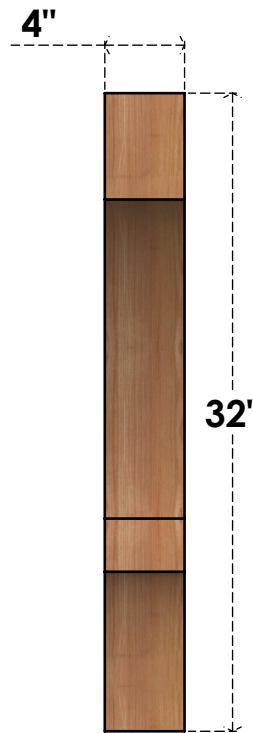

BRC04X32X32BOA00RWR

4"W X 32"D X 32"H BALBOA ROUGH SAWN BRACE, WESTERN RED CEDAR

SIDE

FRONT

EKENA MILLWORK
 2300 WEST MAIN ST.
 CLARKSVILLE, TX 75426
 TOLL FREE: 866-607-0453
 WWW.EKENAMILLWORK.COM

NOTES

1. INSTALLATION TO BE COMPLETED IN ACCORDANCE WITH MANUFACTURER'S SPECIFICATIONS.
2. DRAWING MAY NOT BE TO SCALE
3. THIS DRAWING IS INTENDED FOR DESIGN AND PLANNING PURPOSES ONLY.
4. ALL INFORMATION CONTAINED HEREIN WAS CURRENT AT THE TIME OF DEVELOPMENT BUT MUST BE REVIEWED AND APPROVED BY THE PRODUCT MANUFACTURER TO BE CONSIDERED ACCURATE.
5. PRODUCTS ARE NOT KILN DRIED. THIS ITEM IS UNIQUE AND WILL CONTAIN THE NATURAL VARIATIONS THAT THE WOOD SPECIES OFFERS. THIS MAY RESULT IN VARIATIONS UP TO 1/4"