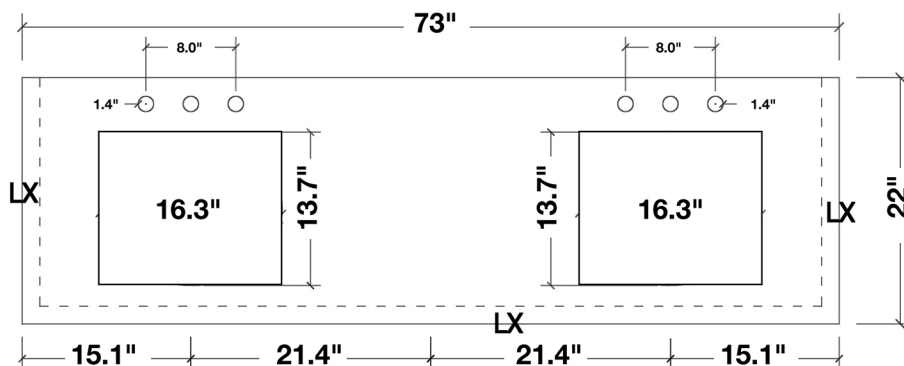

72" DOUBLE SINK VANITY SET

Cabinet Size

72"W x 21.5"D x 33.5"H

Mirror Size

27.5"W x 33.5"H (two pcs)

Features

- Solid Wood Construction
- Four Full-Extension, Dove-Tail Construction, Soft-Closing Drawers and Two Decorative Faux Drawers
- Large Uncovered Open Storage Space
- Satin Nickel Finish Hardware
- Matching Framed Mirrors Included

FRONT

BACK VIEW

SIDE VIEW

MIRROR VIEW

WHITE QUARTZ COUNTERTOP

Dimensions

73"W x 22"D x 1.5"H

Features

- White Quartz Countertop w/ 1.5" Edge and Matching Backsplash
- Countertop Pre-Drilled for 8" Widespread Faucets
- Two Ceramic, Rectangular, UPC Certified Under-Mount Sinks
- Matching Backsplash Included

All stone tops are finished by hand, pre-drilled for 8" widespread faucets, and double-sealed for scratch resistance and long term durability.

BACKSPLASH

TOP VIEW

1.5" EDGE SIDE VIEW