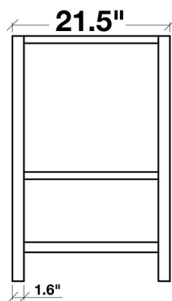

72" DOUBLE SINK VANITY SET

Cabinet Size

72"W x 21.5"D x 33.5"H

Mirror Size

27.5"W x 33.5"H (two pcs)

Features

- Solid Wood Construction
- Four Full-Extension, Dove-Tail Construction, Soft-Closing Drawers and Two Decorative Faux Drawers
- Large Uncovered Open Storage Space
- Satin Nickel Finish Hardware
- Matching Framed Mirrors Included

FRONT

BACK VIEW

SIDE VIEW

MIRROR VIEW

WHITE QUARTZ COUNTERTOP

Dimensions

73"W x 22"D x 1.5"H

Features