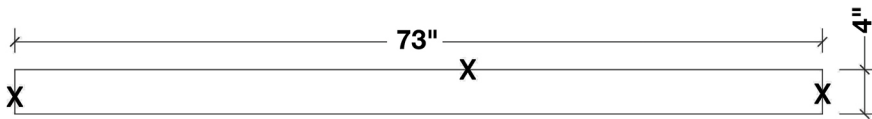

WHITE QUARTZ COUNTERTOP

Dimensions

73"W x 22"D x 1.5"H

Features

- White Quartz Countertop w/ 1.5" Edge and Matching Backsplash
- Countertop Pre-Drilled for 8" Widespread Faucets
- Two Ceramic, Rectangular, UPC Certified Under-Mount Sinks
- Matching Backsplash Included

All stone tops are finished by hand, pre-drilled for 8" widespread faucets, and double-sealed for scratch resistance and long term durability.

BACKSPLASH