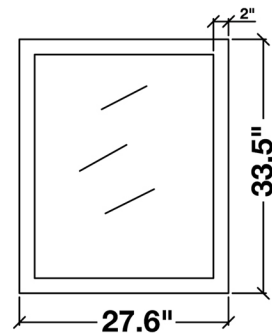

72" DOUBLE SINK VANITY SET

Cabinet Size

72"W x 21.5"D x 33.5"H

Mirror Size

27.5"W x 33.5"H (two pcs)

Features

- Solid Wood Construction
- Four Full-Extension, Dove-Tail Construction, Soft-Closing Drawers and Two Decorative Faux Drawers
- Large Uncovered Open Storage Space
- Satin Nickel Finish Hardware
- Matching Framed Mirrors Included

FRONT

BACK VIEW

SIDE VIEW

MIRROR VIEW

WHITE QUARTZ COUNTERTOP

Dimensions

73"W x 22"D x 1.5"H

Features

- White Quartz Countertop w/ 1.5" Edge and Matching Backsplash
- Countertop Pre-Drilled for 8" Widespread Faucets
- Two Ceramic, Rectangular, UPC Certified Under-Mount Sinks
- Matching Backsplash Included