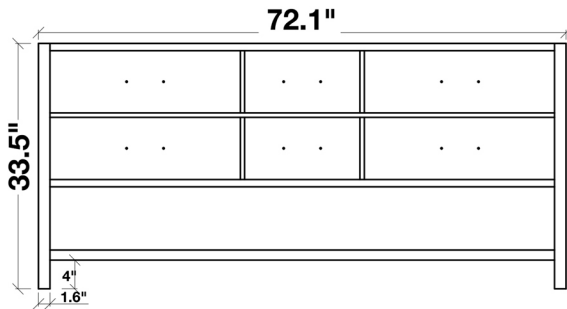

72" DOUBLE SINK VANITY SET

Cabinet Size

72"W x 21.5"D x 33.5"H

Mirror Size

27.5"W x 33.5"H (two pcs)

Features

- Solid Wood Construction
- Four Full-Extension, Dove-Tail Construction, Soft-Closing Drawers and Two Decorative Faux Drawers
- Large Uncovered Open Storage Space
- Satin Nickel Finish Hardware
- Matching Framed Mirrors Included

FRONT

BACK VIEW

SIDE VIEW

MIRROR VIEW

WHITE QUARTZ COUNTERTOP

Dimensions

73"W x 22"D x 1.5"H

Features

- White Quartz Countertop w/ 1.5" Edge and Matching Backsplash
- Countertop Pre-Drilled for 8" Widespread Faucets
- Two Ceramic, Rectangular, UPC Certified Under-Mount Sinks
- Matching Backsplash Included