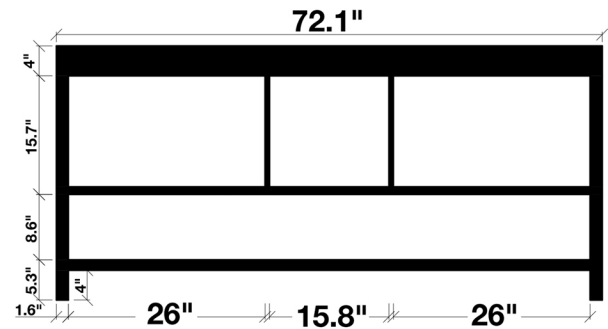

72" DOUBLE SINK VANITY SET

Cabinet Size

72"W x 21.5"D x 33.5"H

Mirror Size

27.5"W x 33.5"H (two pcs)

Features

- Solid Wood Construction
- Four Full-Extension, Dove-Tail Construction, Soft-Closing Drawers and Two Decorative Faux Drawers
- Large Uncovered Open Storage Space
- Satin Nickel Finish Hardware
- Matching Framed Mirrors Included

FRONT

BACK VIEW

SIDE VIEW

MIRROR VIEW

WHITE QUARTZ COUNTERTOP

Dimensions

73"W x 22"D x 1.5"H

Features

- White Quartz Countertop w/ 1.5" Edge and Matching Backsplash
- Countertop Pre-Drilled for 8" Widespread Faucets
- Two Ceramic, Rectangular, UPC Certified Under-Mount Sinks
- Matching Backsplash Included