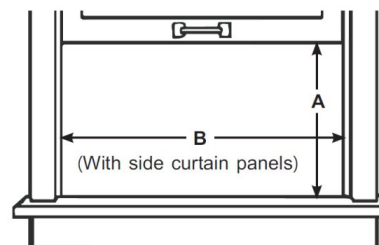

Net Weight (Kg)	17.5
Unit Dimension WxHxD (inch)	16 x 11.8 x 13.6
Net Weight (lbs)	38.6
Product	
Parts & Labor	2 years
UPC	

Note:

*: Rated Amps(A) / accorded UL 60335 Safety

Product Images

Sleek Design with Touch Control

Window Opening

A: 12 2/5" (31.5 cm) min

B: 22" (56 cm) - 37 4/5" (96 cm)

All product, product specifications, and data are subject to change without notice to improve reliability, function, design or otherwise. ©2021 Hisense USA, All rights reserved