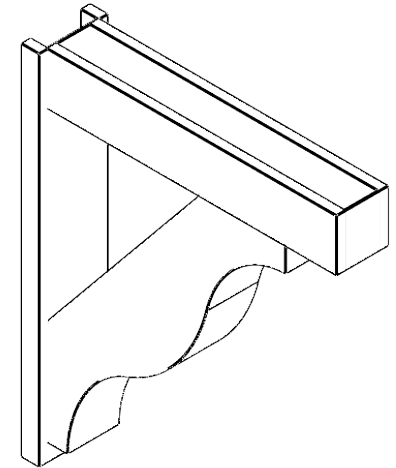

ITEM NUMBER: OUTUROC060X080X36000X42000X060X020X060FST44RCPR

6"W TOP X 8"W BACK X 36"D X 42"H X 6"T TOP X 2"T BACK TIMBERTHANE ROUGH CEDAR FUNSTON FAUX WOOD OPEN OUTLOOKER, BLOCK TOP AND BACK, 6"W CLOSED BRACE, PRIMED TAN

EKENA MILLWORK
2300 WEST MAIN ST.
CLARKSVILLE, TX 75426
TOLL FREE: 866-607-0453
WWW.EKENAMILLWORK.COM

NOTES

1. INSTALLATION TO BE COMPLETED IN ACCORDANCE WITH MANUFACTURER'S SPECIFICATIONS.
2. DRAWING MAY NOT BE TO SCALE
3. THIS DRAWING IS INTENDED FOR DESIGN AND PLANNING PURPOSES ONLY.
4. ALL INFORMATION CONTAINED HEREIN WAS CURRENT AT THE TIME OF DEVELOPMENT BUT MUST BE REVIEWED AND APPROVED BY THE PRODUCT MANUFACTURER TO BE CONSIDERED ACCURATE.
5. TIMBERTHANE ARCHITECTURAL PRODUCTS ARE MADE FROM HIGH DENSITY URETHANE AND COME FACTORY PRIMED