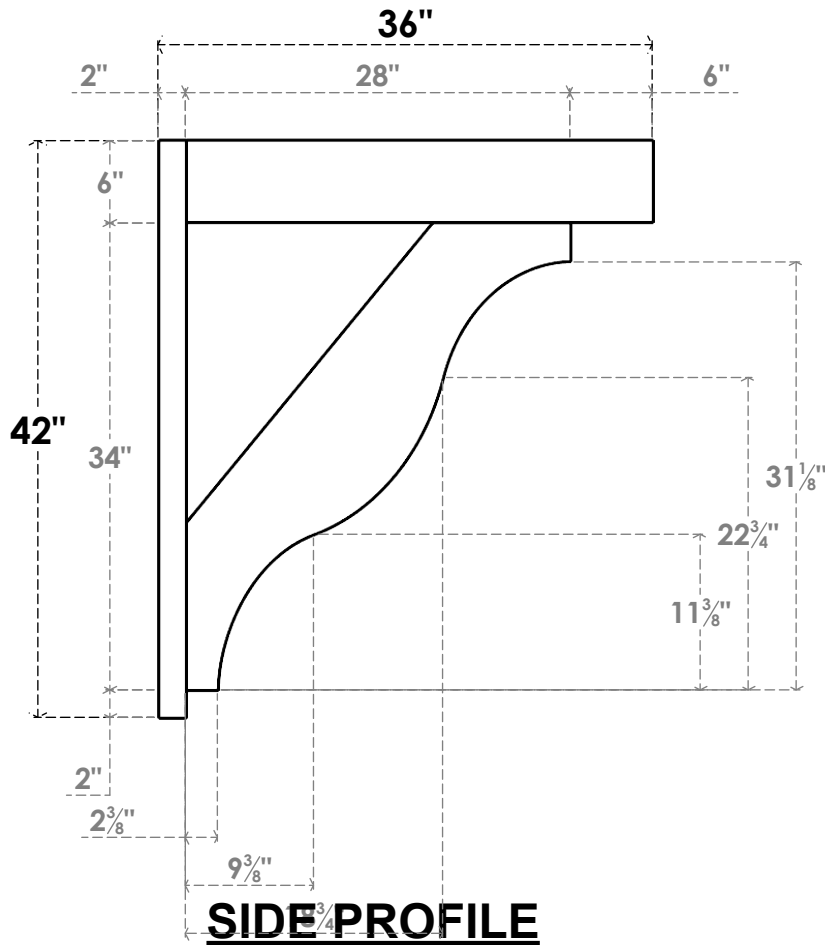

ITEM NUMBER: OUTUROC060X080X36000X42000X060X020X060FST44RCPR

6"W TOP X 8"W BACK X 36"D X 42"H X 6"T TOP X 2"T BACK TIMBERTHANE ROUGH CEDAR FUNSTON FAUX WOOD OPEN OUTLOOKER, BLOCK TOP AND BACK, 6"W CLOSED BRACE, PRIMED TAN