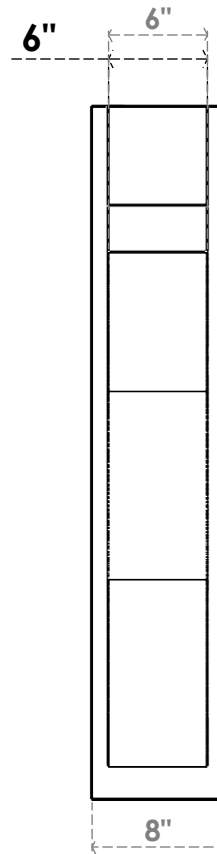

ITEM NUMBER: OUTUROC060X080X36000X42000X060X020X060FST44RCPR

6"W TOP X 8"W BACK X 36"D X 42"H X 6"T TOP X 2"T BACK TIMBERTHANE ROUGH CEDAR FUNSTON FAUX WOOD OPEN OUTLOOKER, BLOCK TOP AND BACK, 6"W CLOSED BRACE, PRIMED TAN

EKENA MILLWORK
2300 WEST MAIN ST.
CLARKSVILLE, TX 75426
TOLL FREE: 866-607-0453
WWW.EKENAMILLWORK.COM

NOTES

1. INSTALLATION TO BE COMPLETED IN ACCORDANCE WITH MANUFACTURER'S SPECIFICATIONS.
2. DRAWING MAY NOT BE TO SCALE
3. THIS DRAWING IS INTENDED FOR DESIGN AND PLANNING PURPOSES ONLY.
4. ALL INFORMATION CONTAINED HEREIN WAS CURRENT AT THE TIME OF DEVELOPMENT BUT MUST BE REVIEWED AND APPROVED BY THE PRODUCT MANUFACTURER TO BE CONSIDERED ACCURATE.
5. TIMBERTHANE ARCHITECTURAL PRODUCTS ARE MADE FROM HIGH DENSITY URETHANE AND COME FACTORY PRIMED