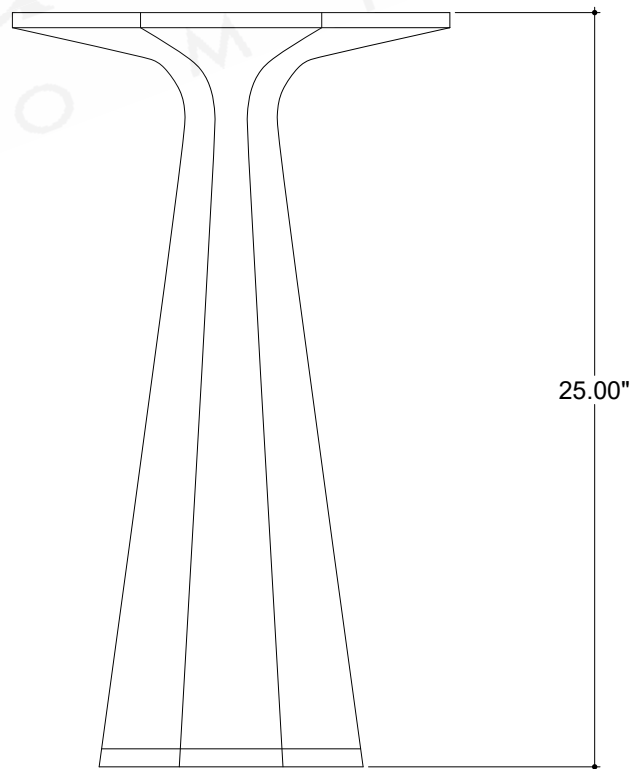

ITEM: 4000-0252

Overall Dimensions

Diameter: 14.5"

Height: 25"

TOP VIEW

FRONT VIEW